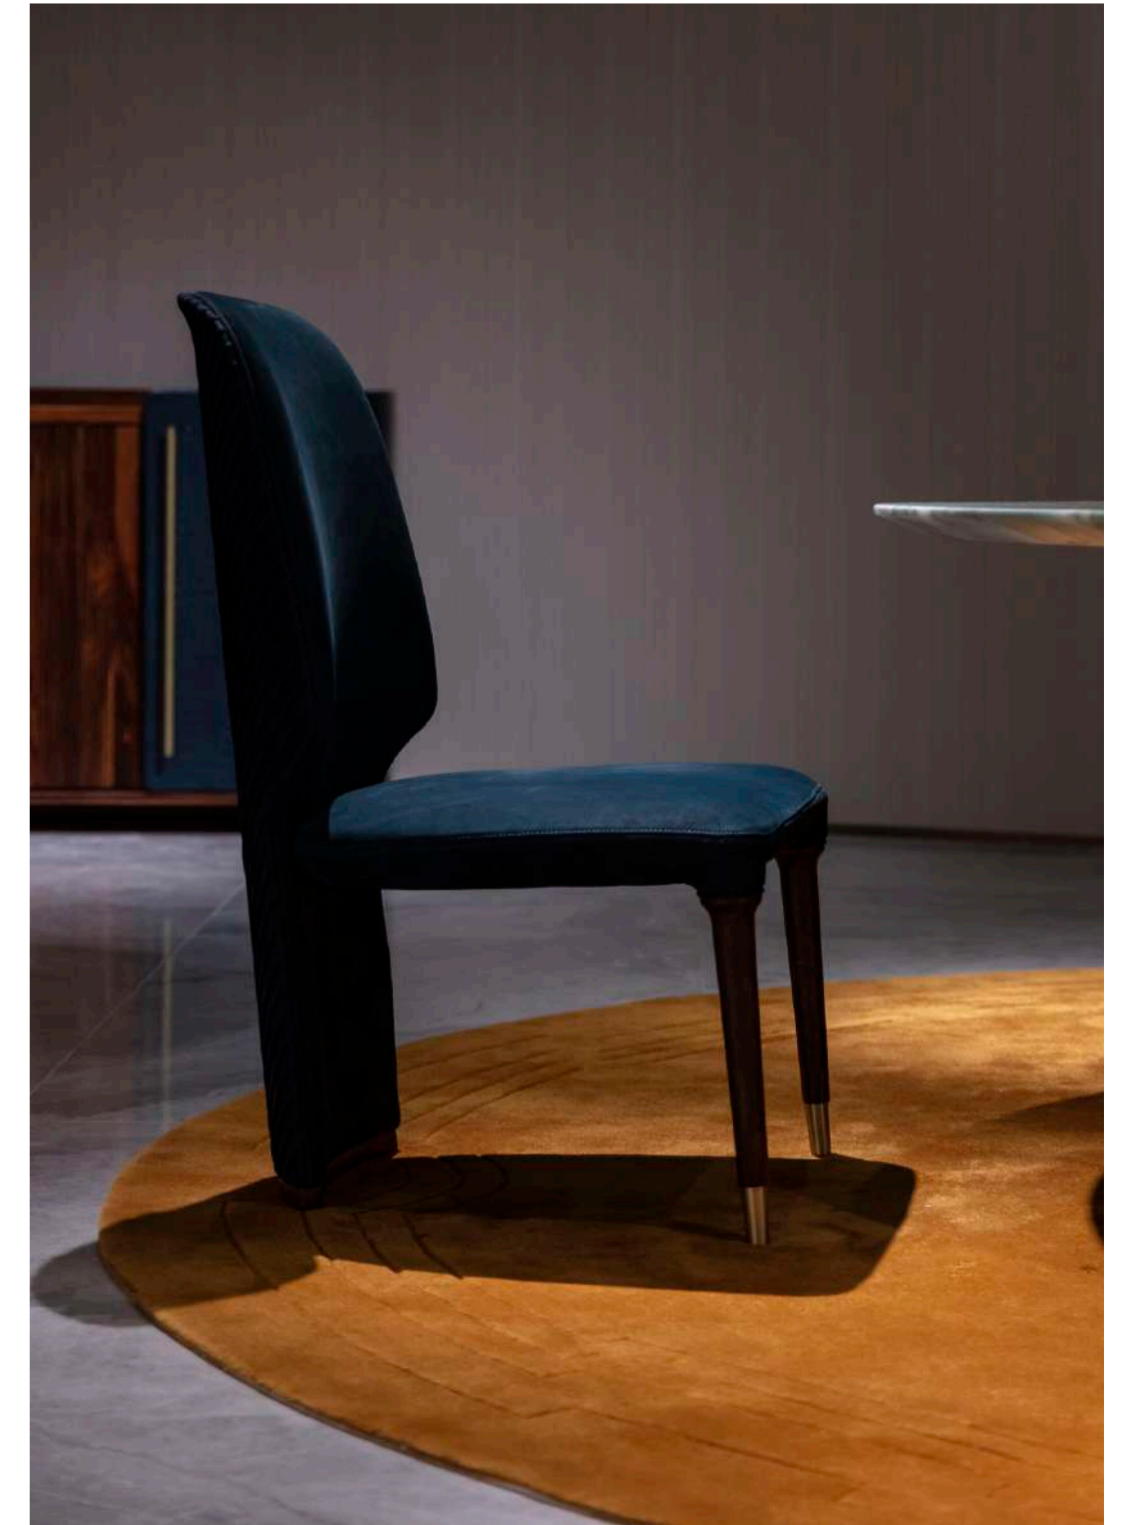

<MATERIAL>

Mahogany ; copper
nubuck genuine
luxury stone

PRODUCT SIZE

B8 round dining table :φ1600*750mm
B7F dining chair :515*560*1000mm

<PRODUCT MODEL>

B9 round dining table
B9 dining chair

<MATERIAL>

Genuine ; Mahogany ; Copper
Luxury stone