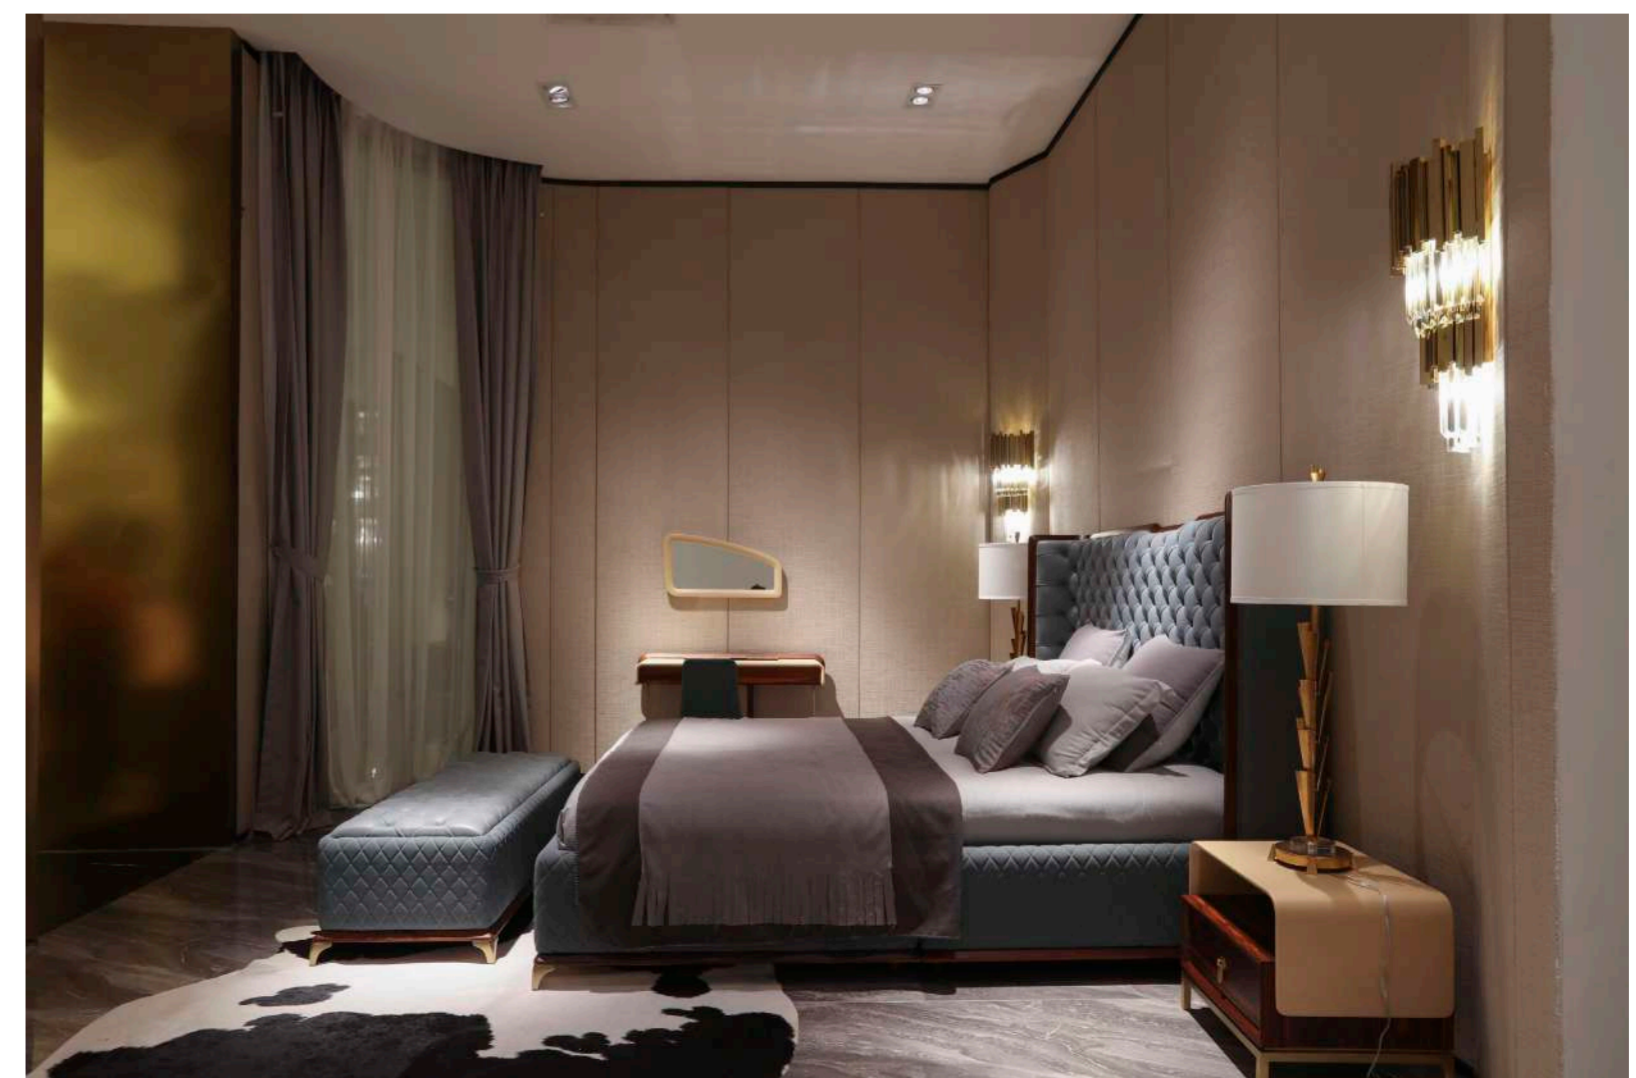

H5A bed

<MATERIAL>

copper ; genuine ; mahogany

PRODUCT SIZE

H5A bed : 3240*2500*1220mm

<PRODUCT MODEL>

H6 bed ; H6 nightstand ; H6 dressing table
H6 dressing mirror

<MATERIAL>

copper ; genuine ; mahogany

PRODUCT SIZE

H6 bed : 2100*220*1380mm
H6 nightstand : 530*430*460mm
H6 dressing table : 1100*410*750mm
H6 dressing mirror : 700*370*350mm

<PRODUCT MODEL>

H015 bed

<MATERIAL>

mahogany ; copper ; genuine