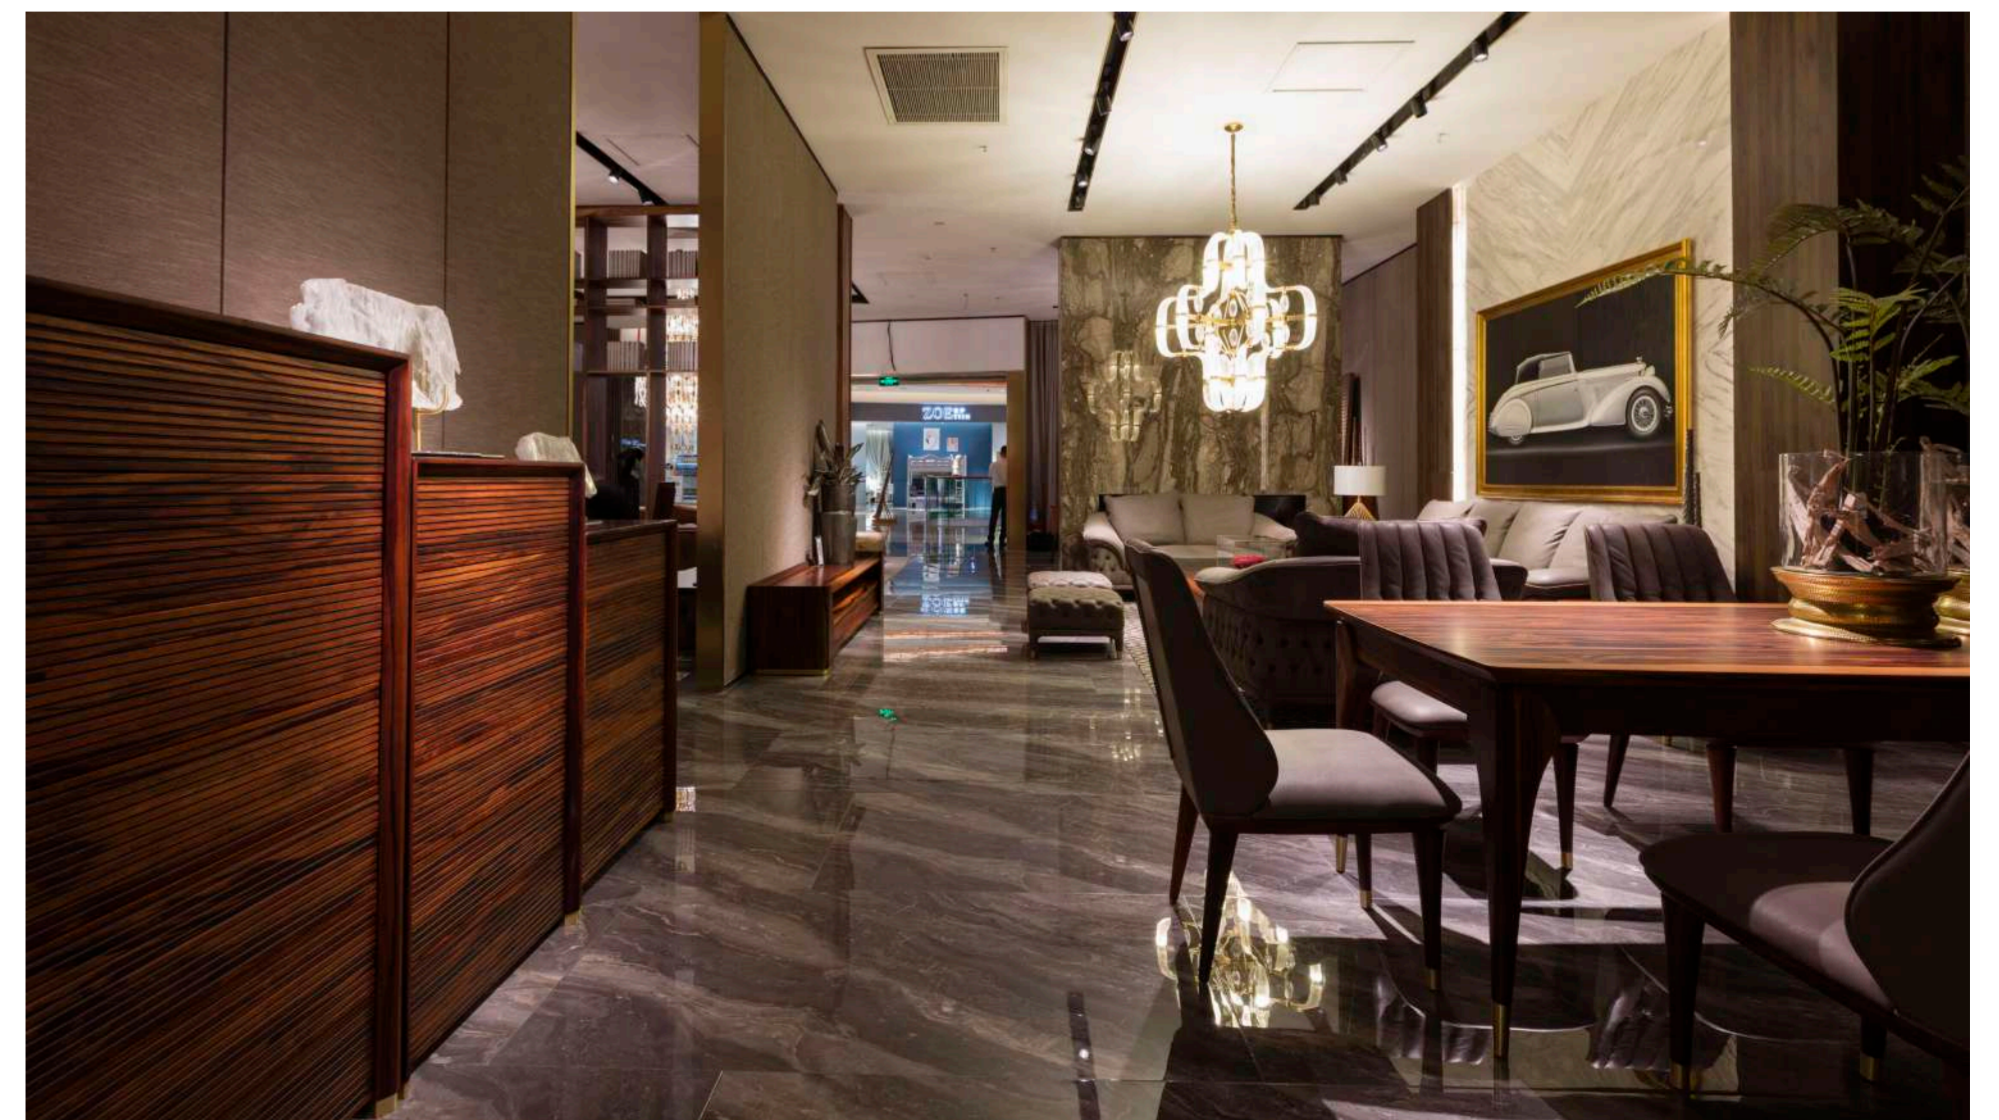

PRODUCT SIZE

H2 round dining table :φ1380*760mm/φ1500*760mm
H3 dining chair : 520*580*1080mm
H3 7layers cabinet : 660*420*1350mm
6layers cabinet : 660*420*1160mm
5layers cabinet : 660*420*980mm