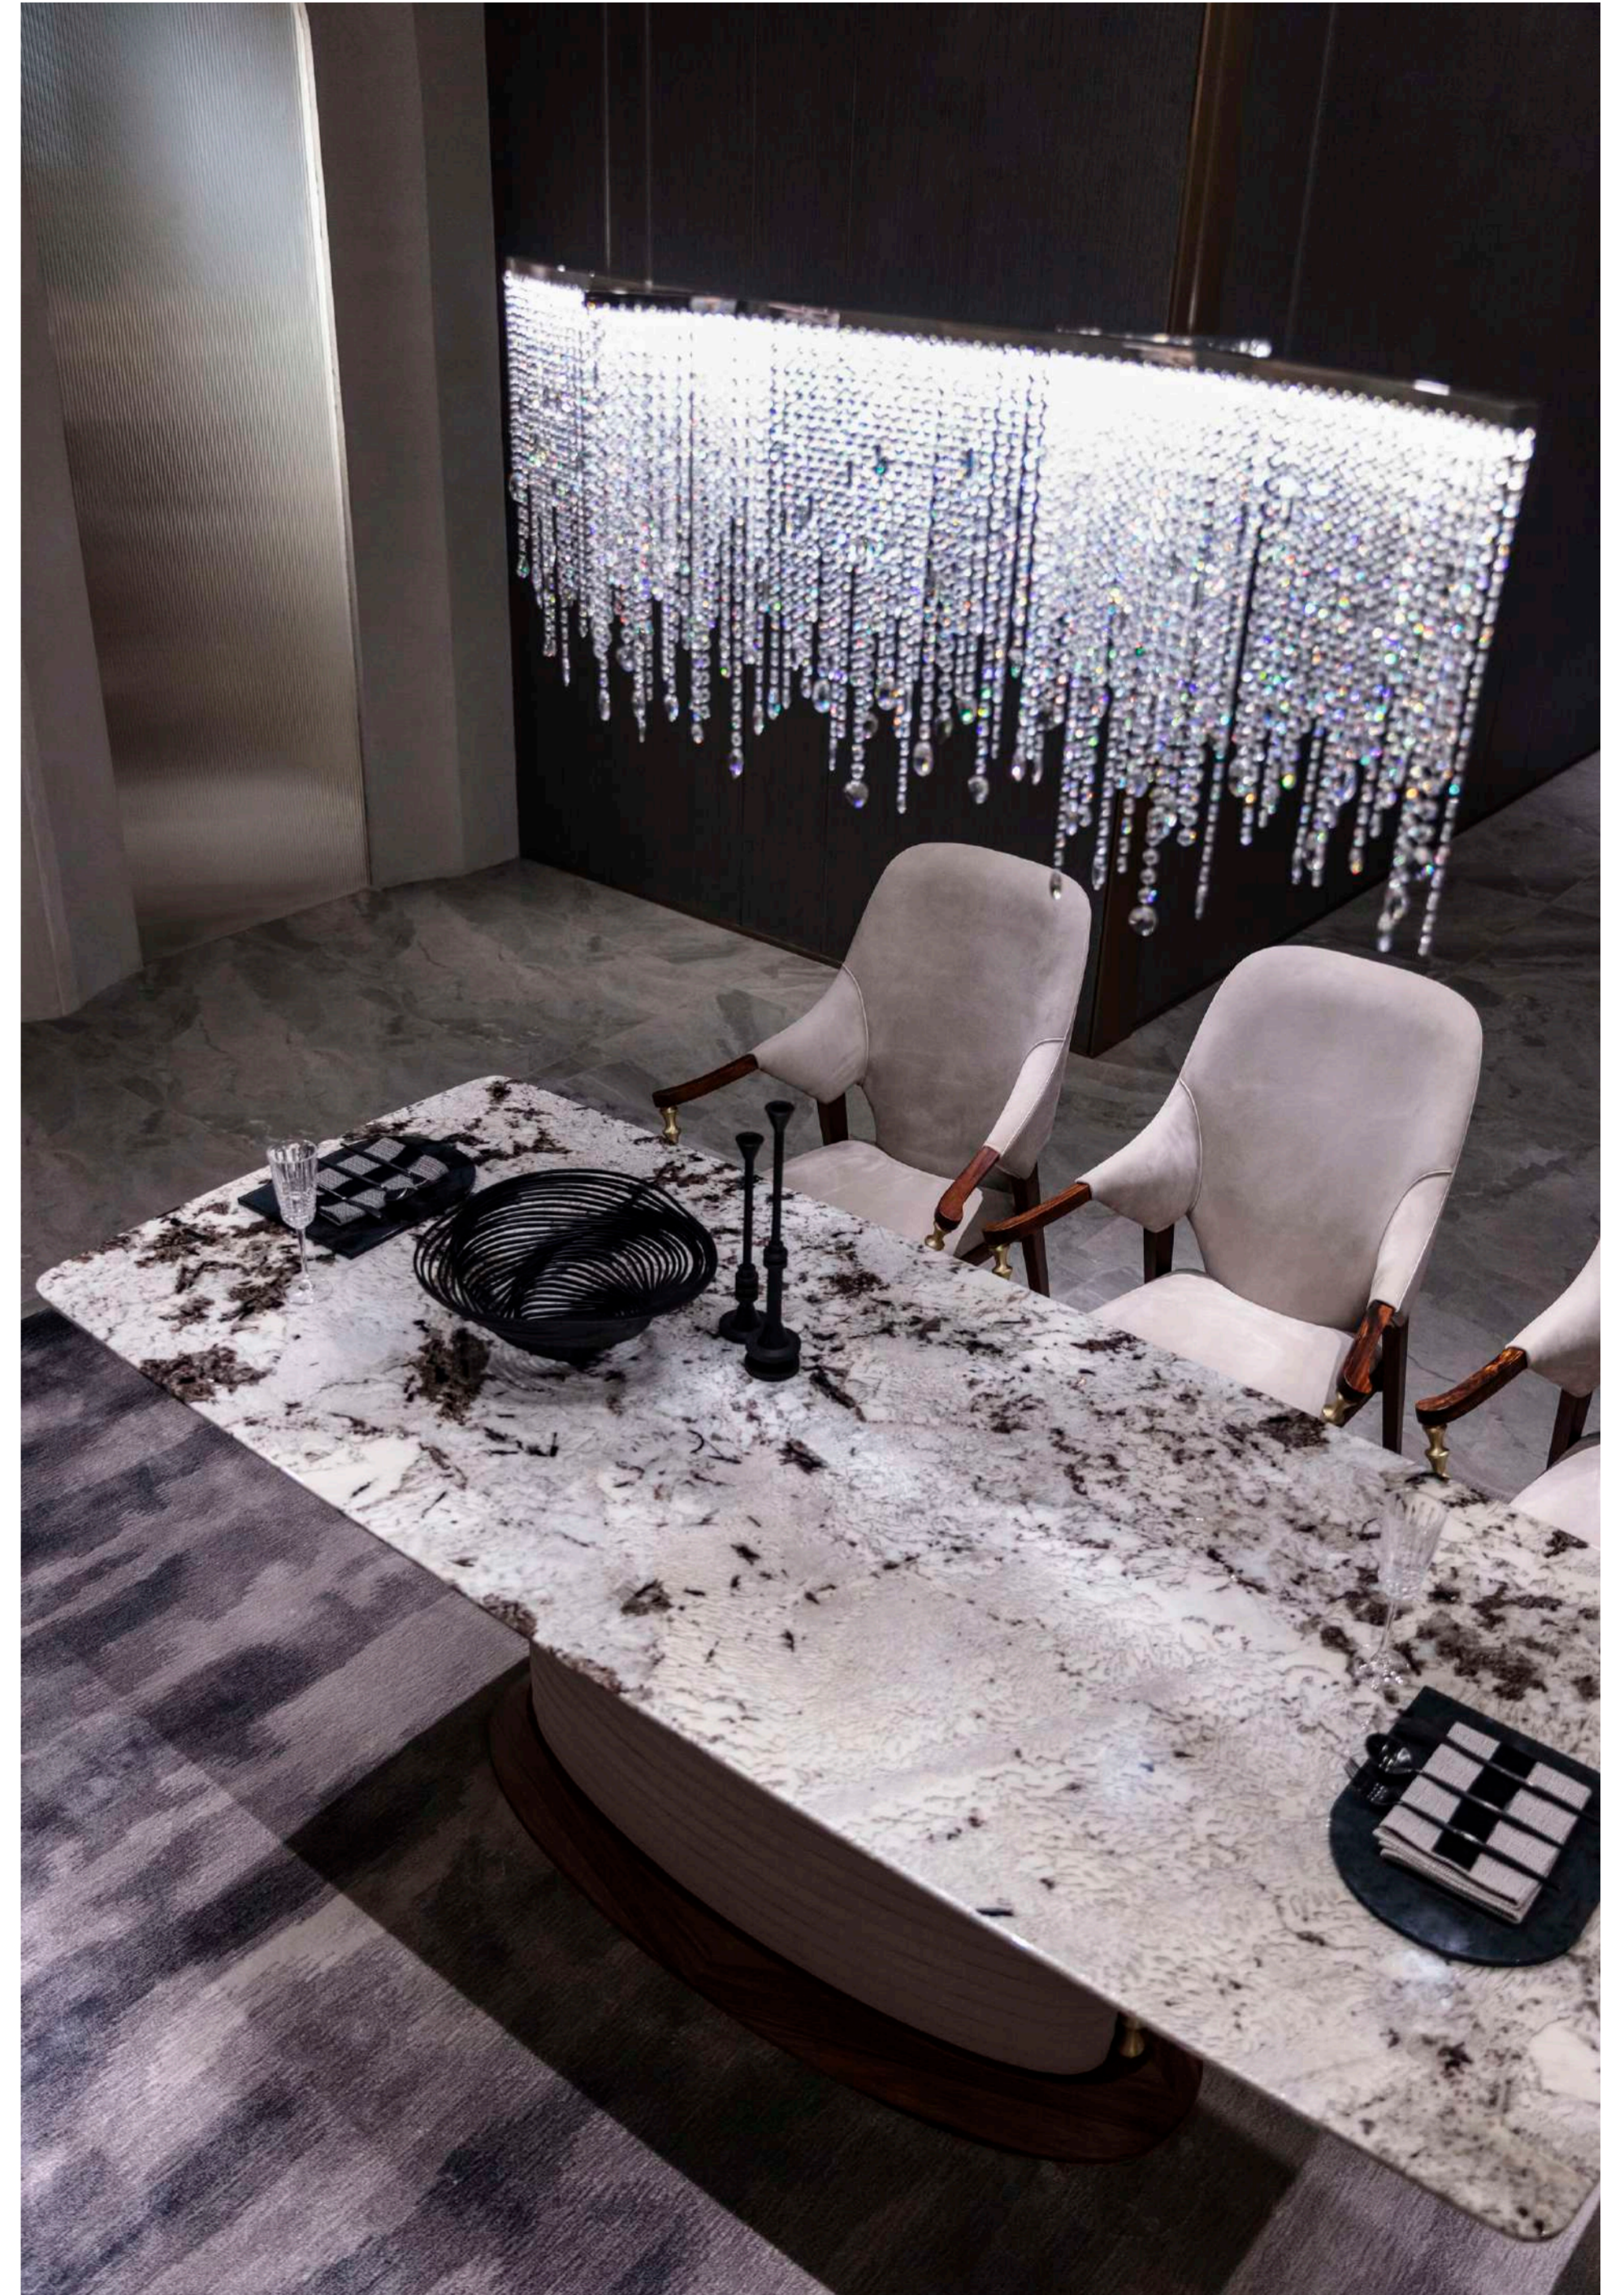

<PRODUCT MODEL>

B7 square dining table, B7D dining chair

<MATERIAL>

Genuine : mahogany
luxury stone : copper

PRODUCT SIZE

B7 square dining table:1800*960*750mm
2000*960*750mm/2200*960*750mm
B7 dining chair:660*700*980mm