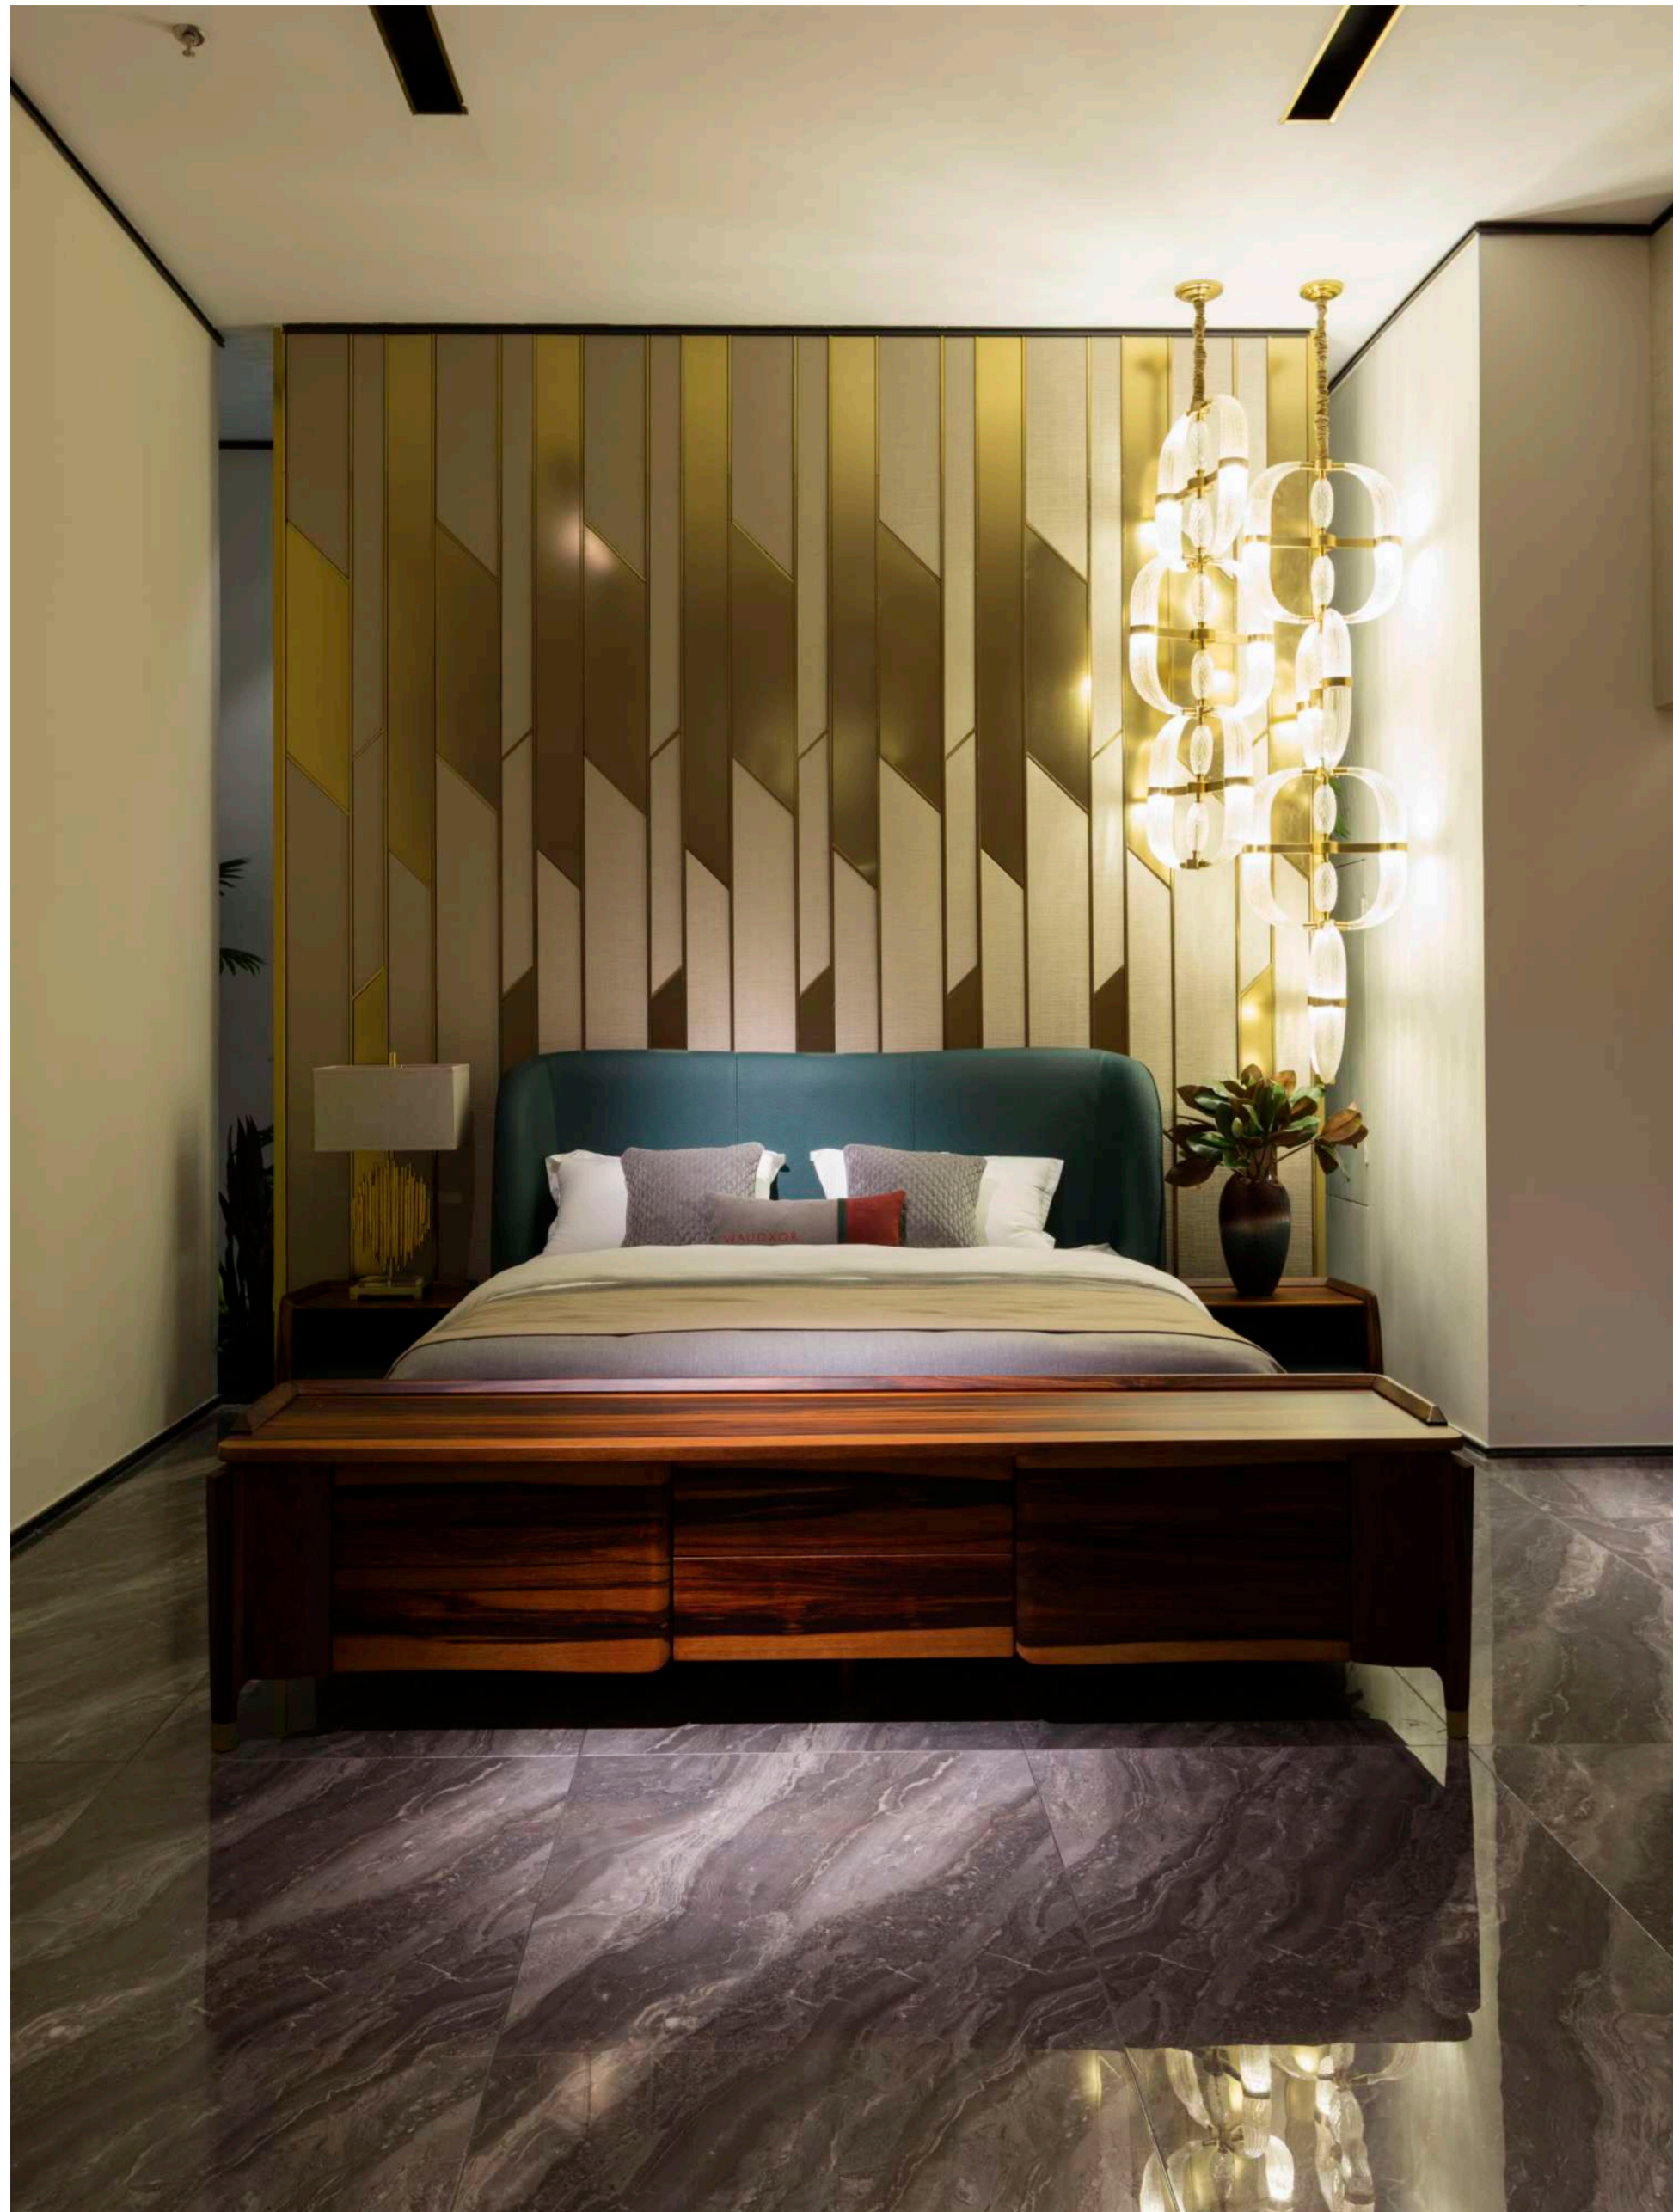

<PRODUCT MODEL>

H1 bed

<MATERIAL>

mahogany ; copper ; genuine

PRODUCT SIZE

H1 bed : 2150*2330*1200mm

<PRODUCT MODEL>

H1 Dressing chair

<MATERIAL>

mahogany ; copper ; genuine

PRODUCT SIZE

H1 Dressing chair: 490*500*600mm