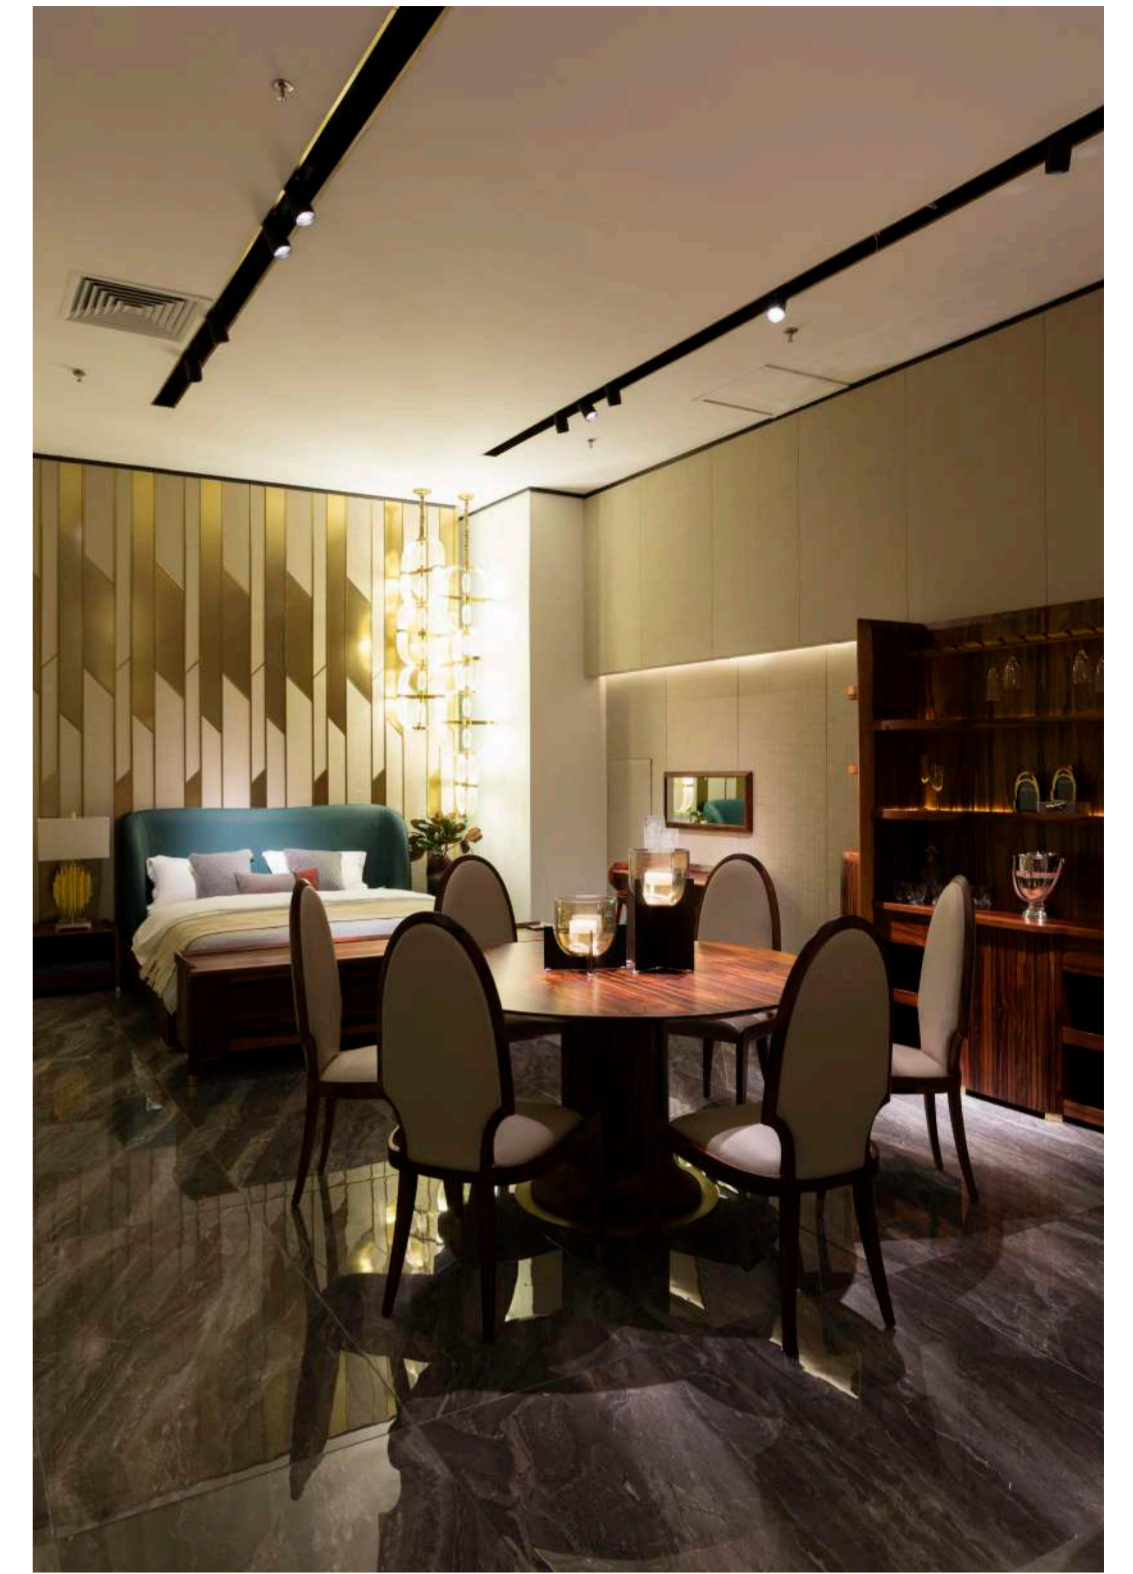

PRODUCT SIZE

H2 round dining table :φ1380*760mm/φ1500*760mm
H3 dining chair : 520*580*1080mm
H3 7layers cabinet : 660*420*1350mm
6layers cabinet : 660*420*1160mm
5layers cabinet : 660*420*980mm