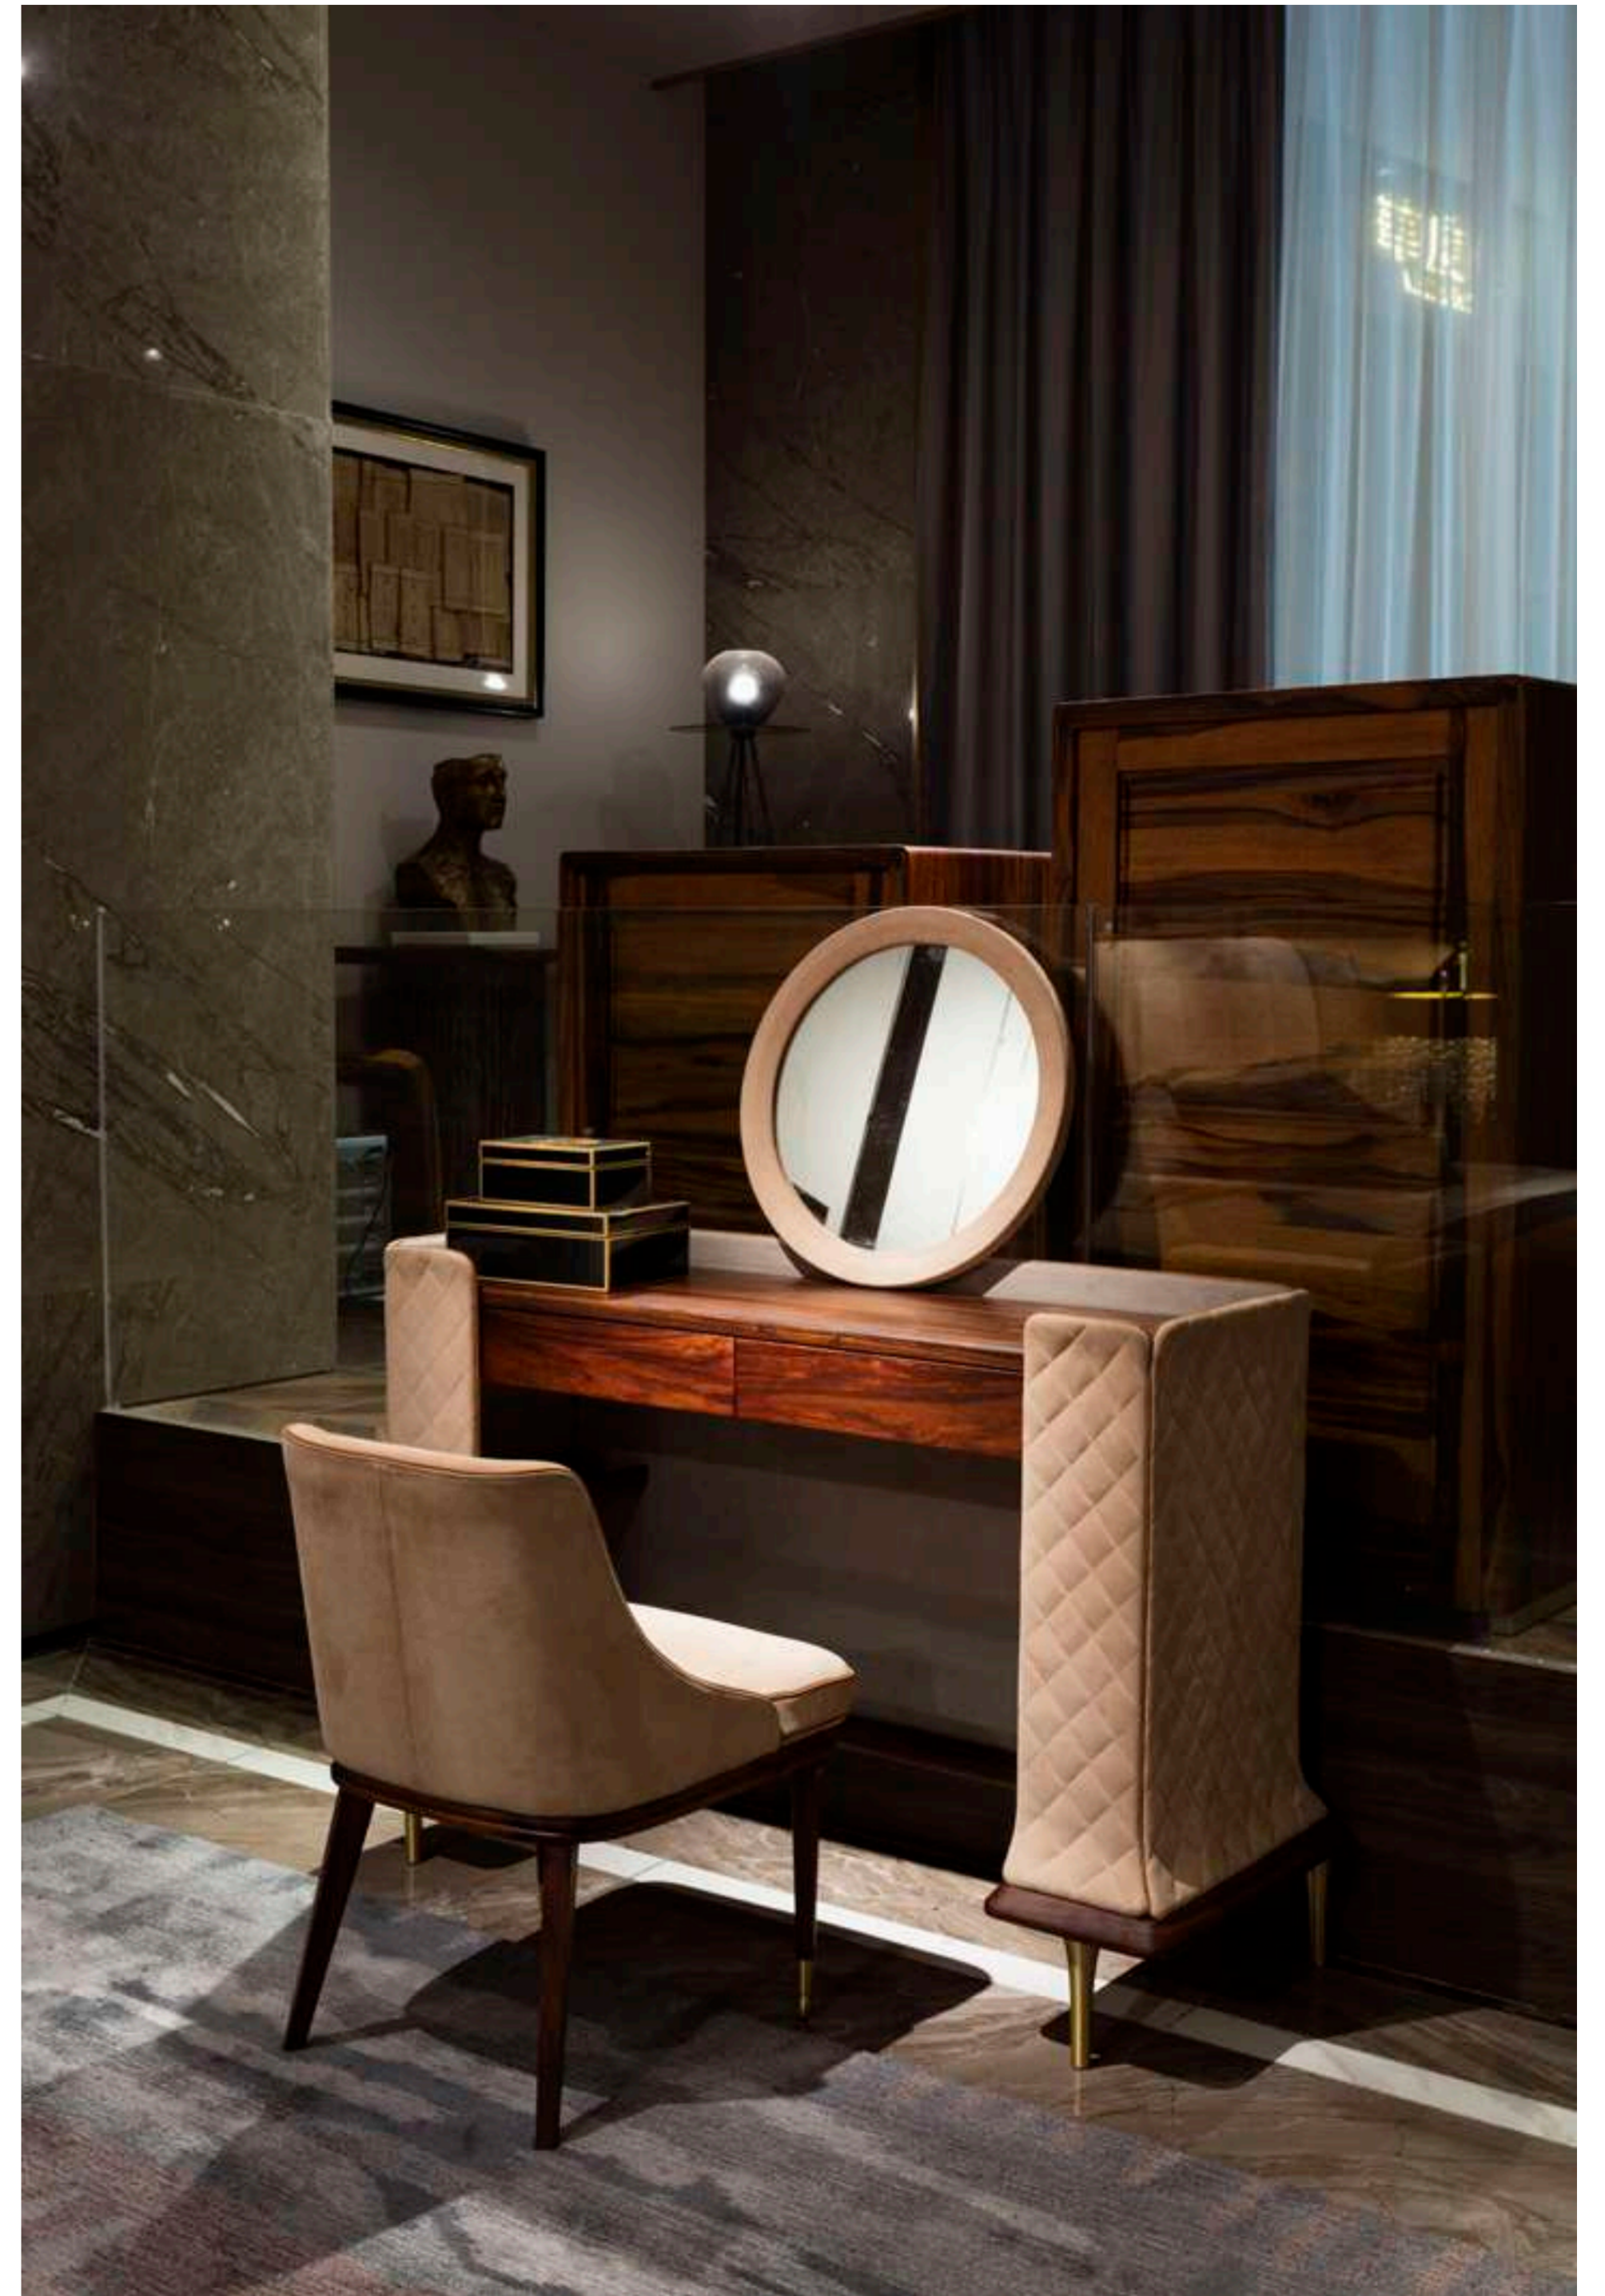

H1 bed : 2150*2330*1200mm

<PRODUCT MODEL>

H1 Dressing chair

<MATERIAL>

mahogany ; copper ; genuine

PRODUCT SIZE

H1 Dressing chair: 490*500*600mm

<PRODUCT MODEL>

H5A bed

<MATERIAL>

copper ; genuine ; mahogany

PRODUCT SIZE

H5A bed : 3240*2500*1220mm

<PRODUCT MODEL>

H6 bed ; H6 nightstand ; H6 dressing table
H6 dressing mirror

<MATERIAL>