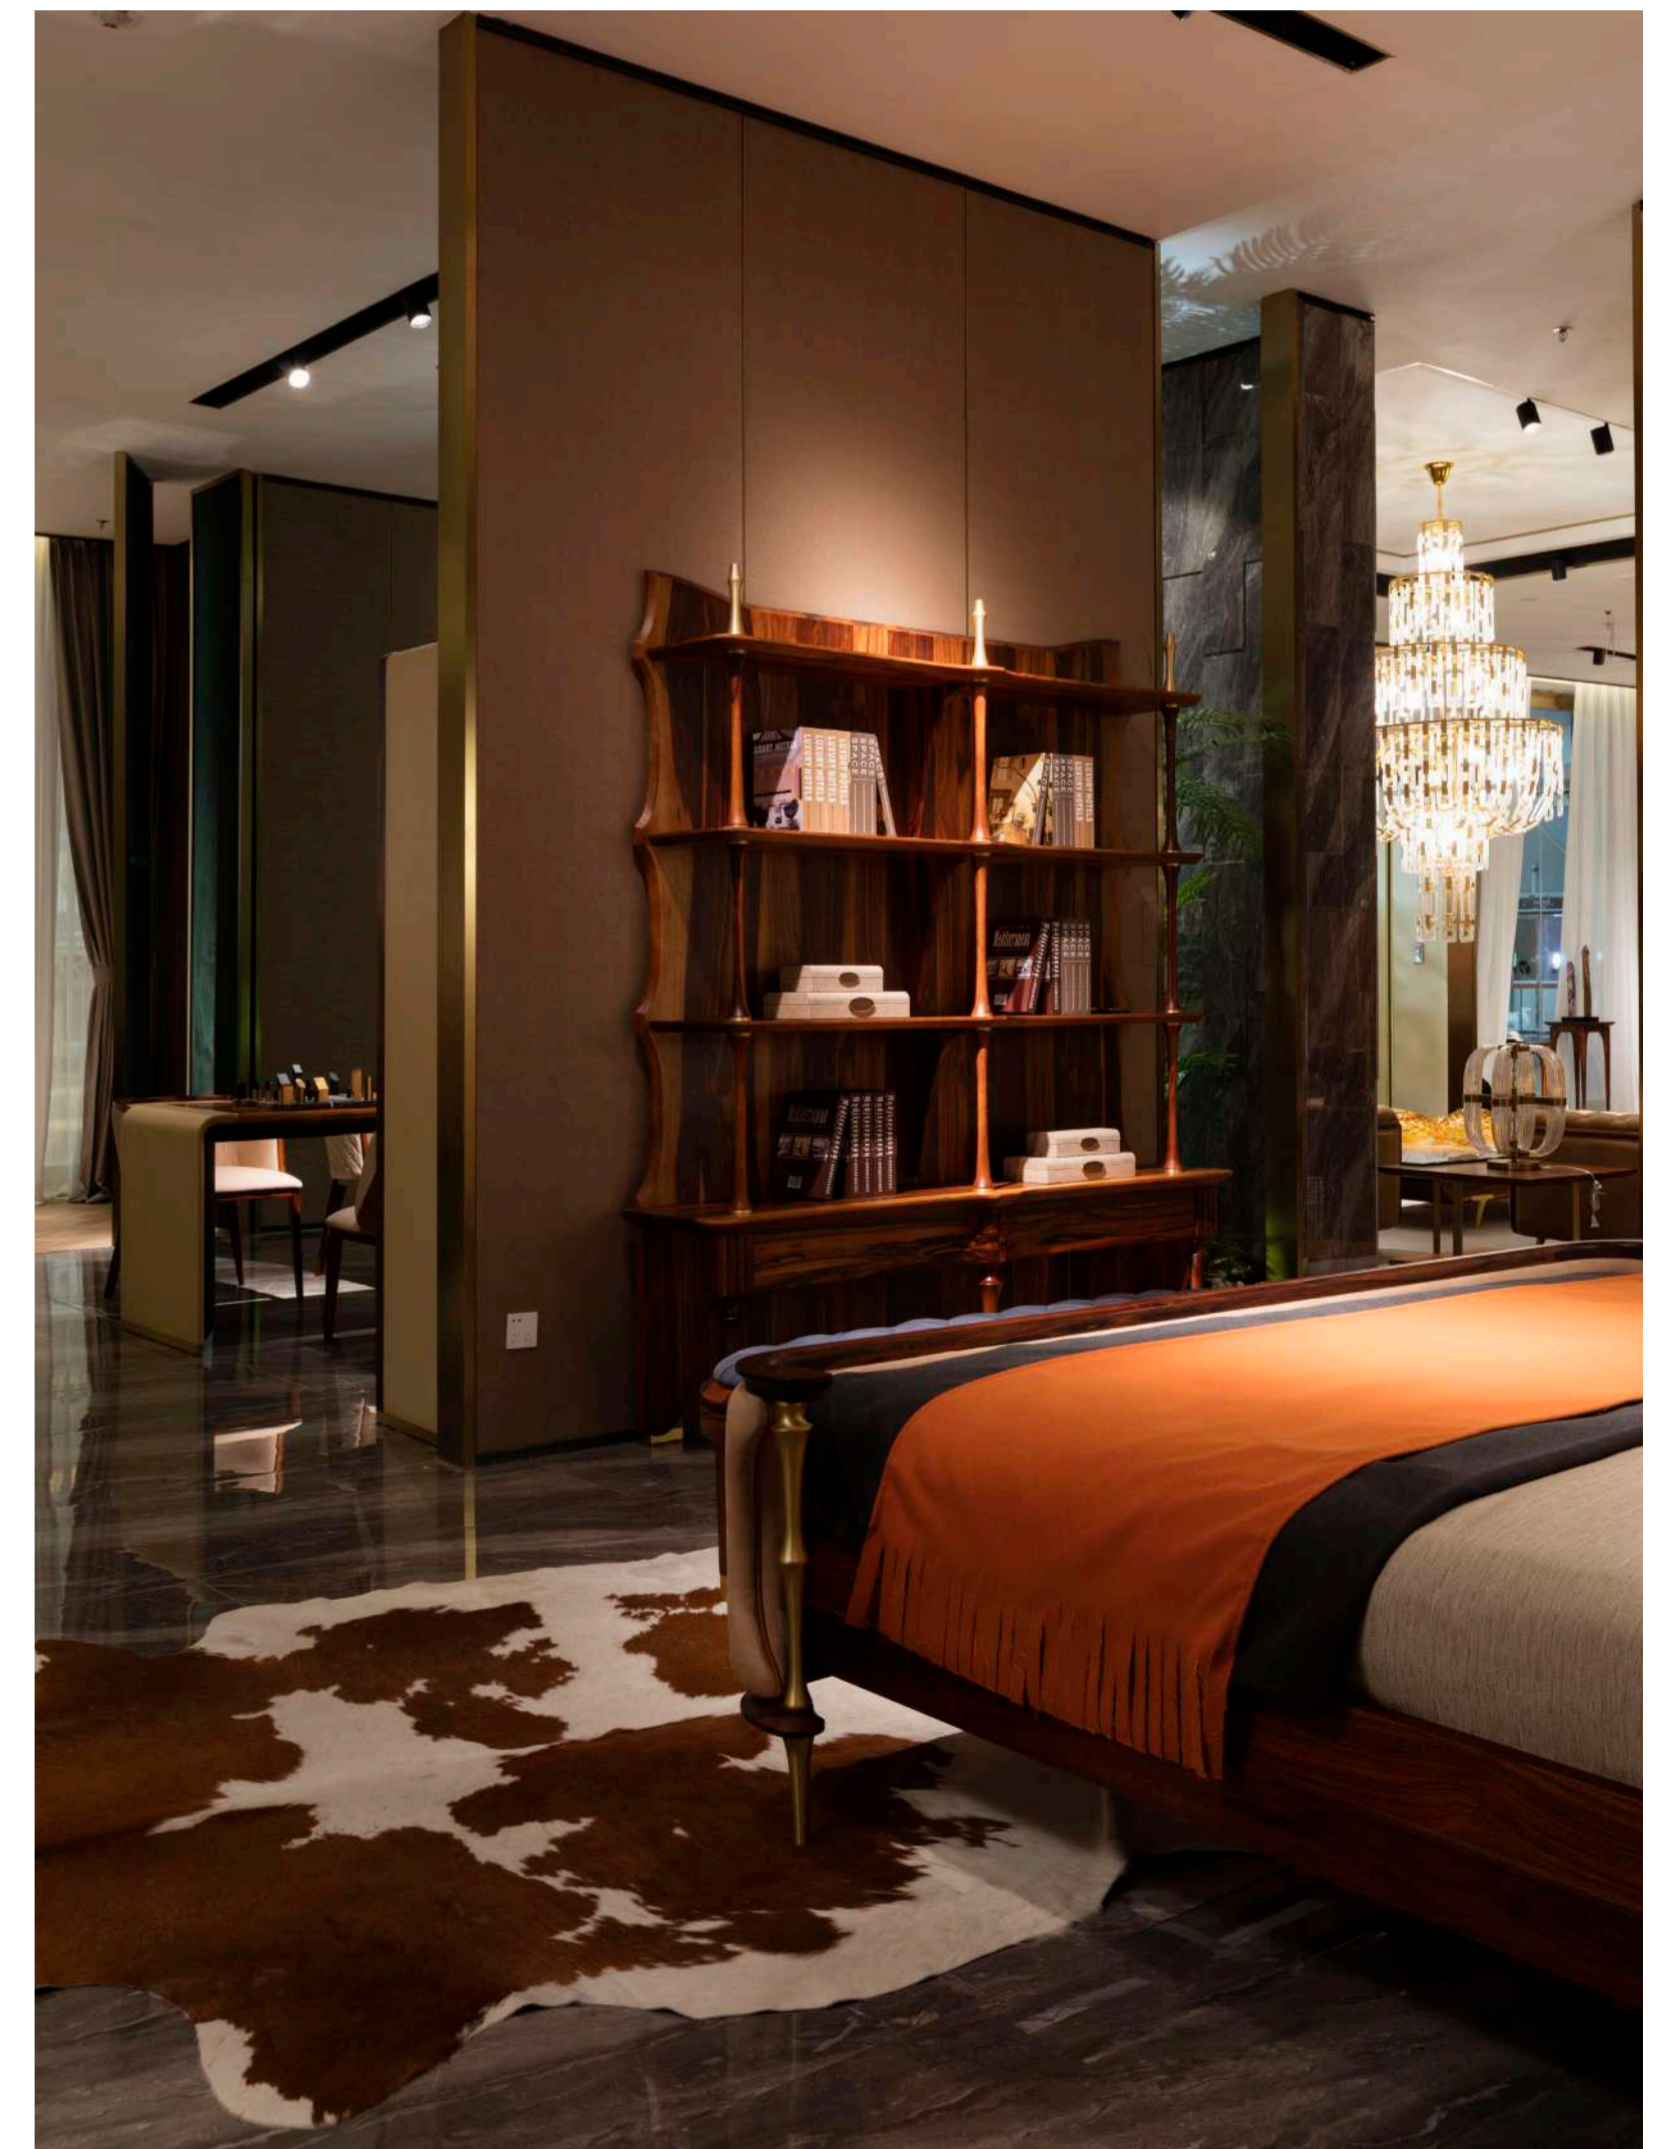

<PRODUCT MODEL>

H3 study desk ; H3 bookshelf

<MATERIAL>

mahogany ; copper

PRODUCT SIZE

H3 study desk : 2500*630*760mm
 H3 bookshelf : 2000*40*224mm

<PRODUCT MODEL>

H6 study desk ; H6 Study chair