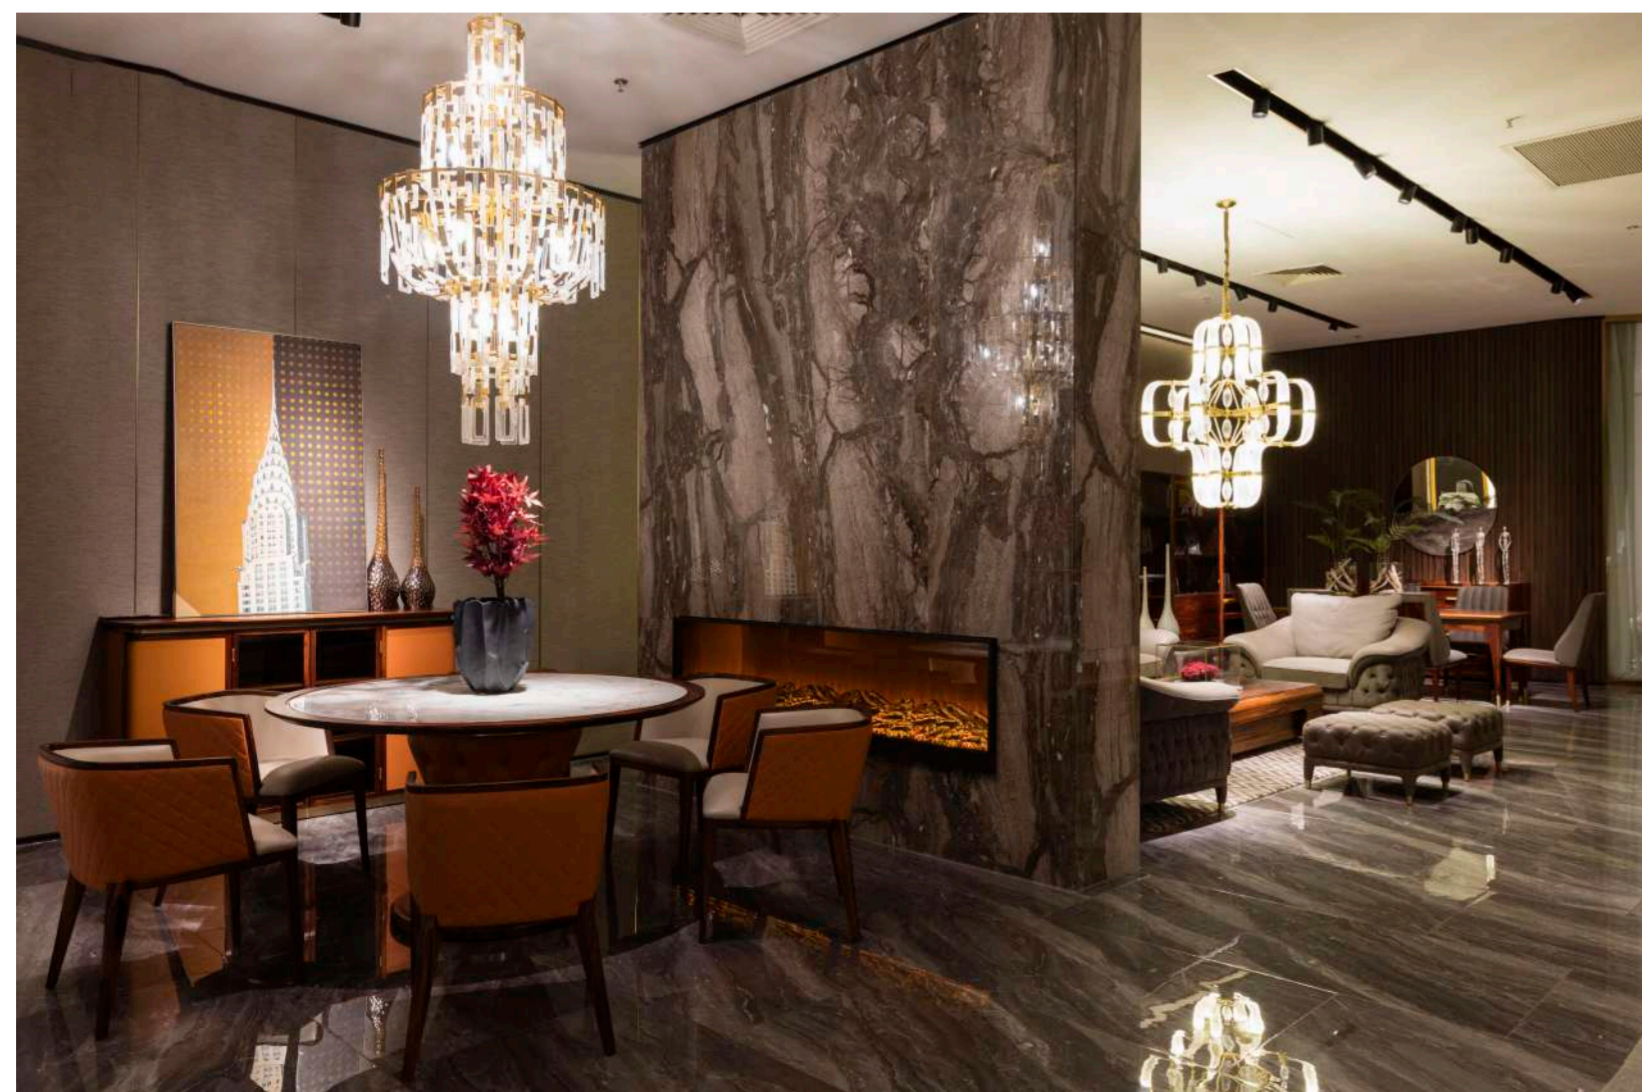

<PRODUCT MODEL>

H6 dining table ; H6dining chair

<MATERIAL>

Mahogany ; copper ; genuine

PRODUCT SIZE

H6 dining table :1530*1530*780mm

1350*1350*780mm

H6 dining chair : 580*610*730mm