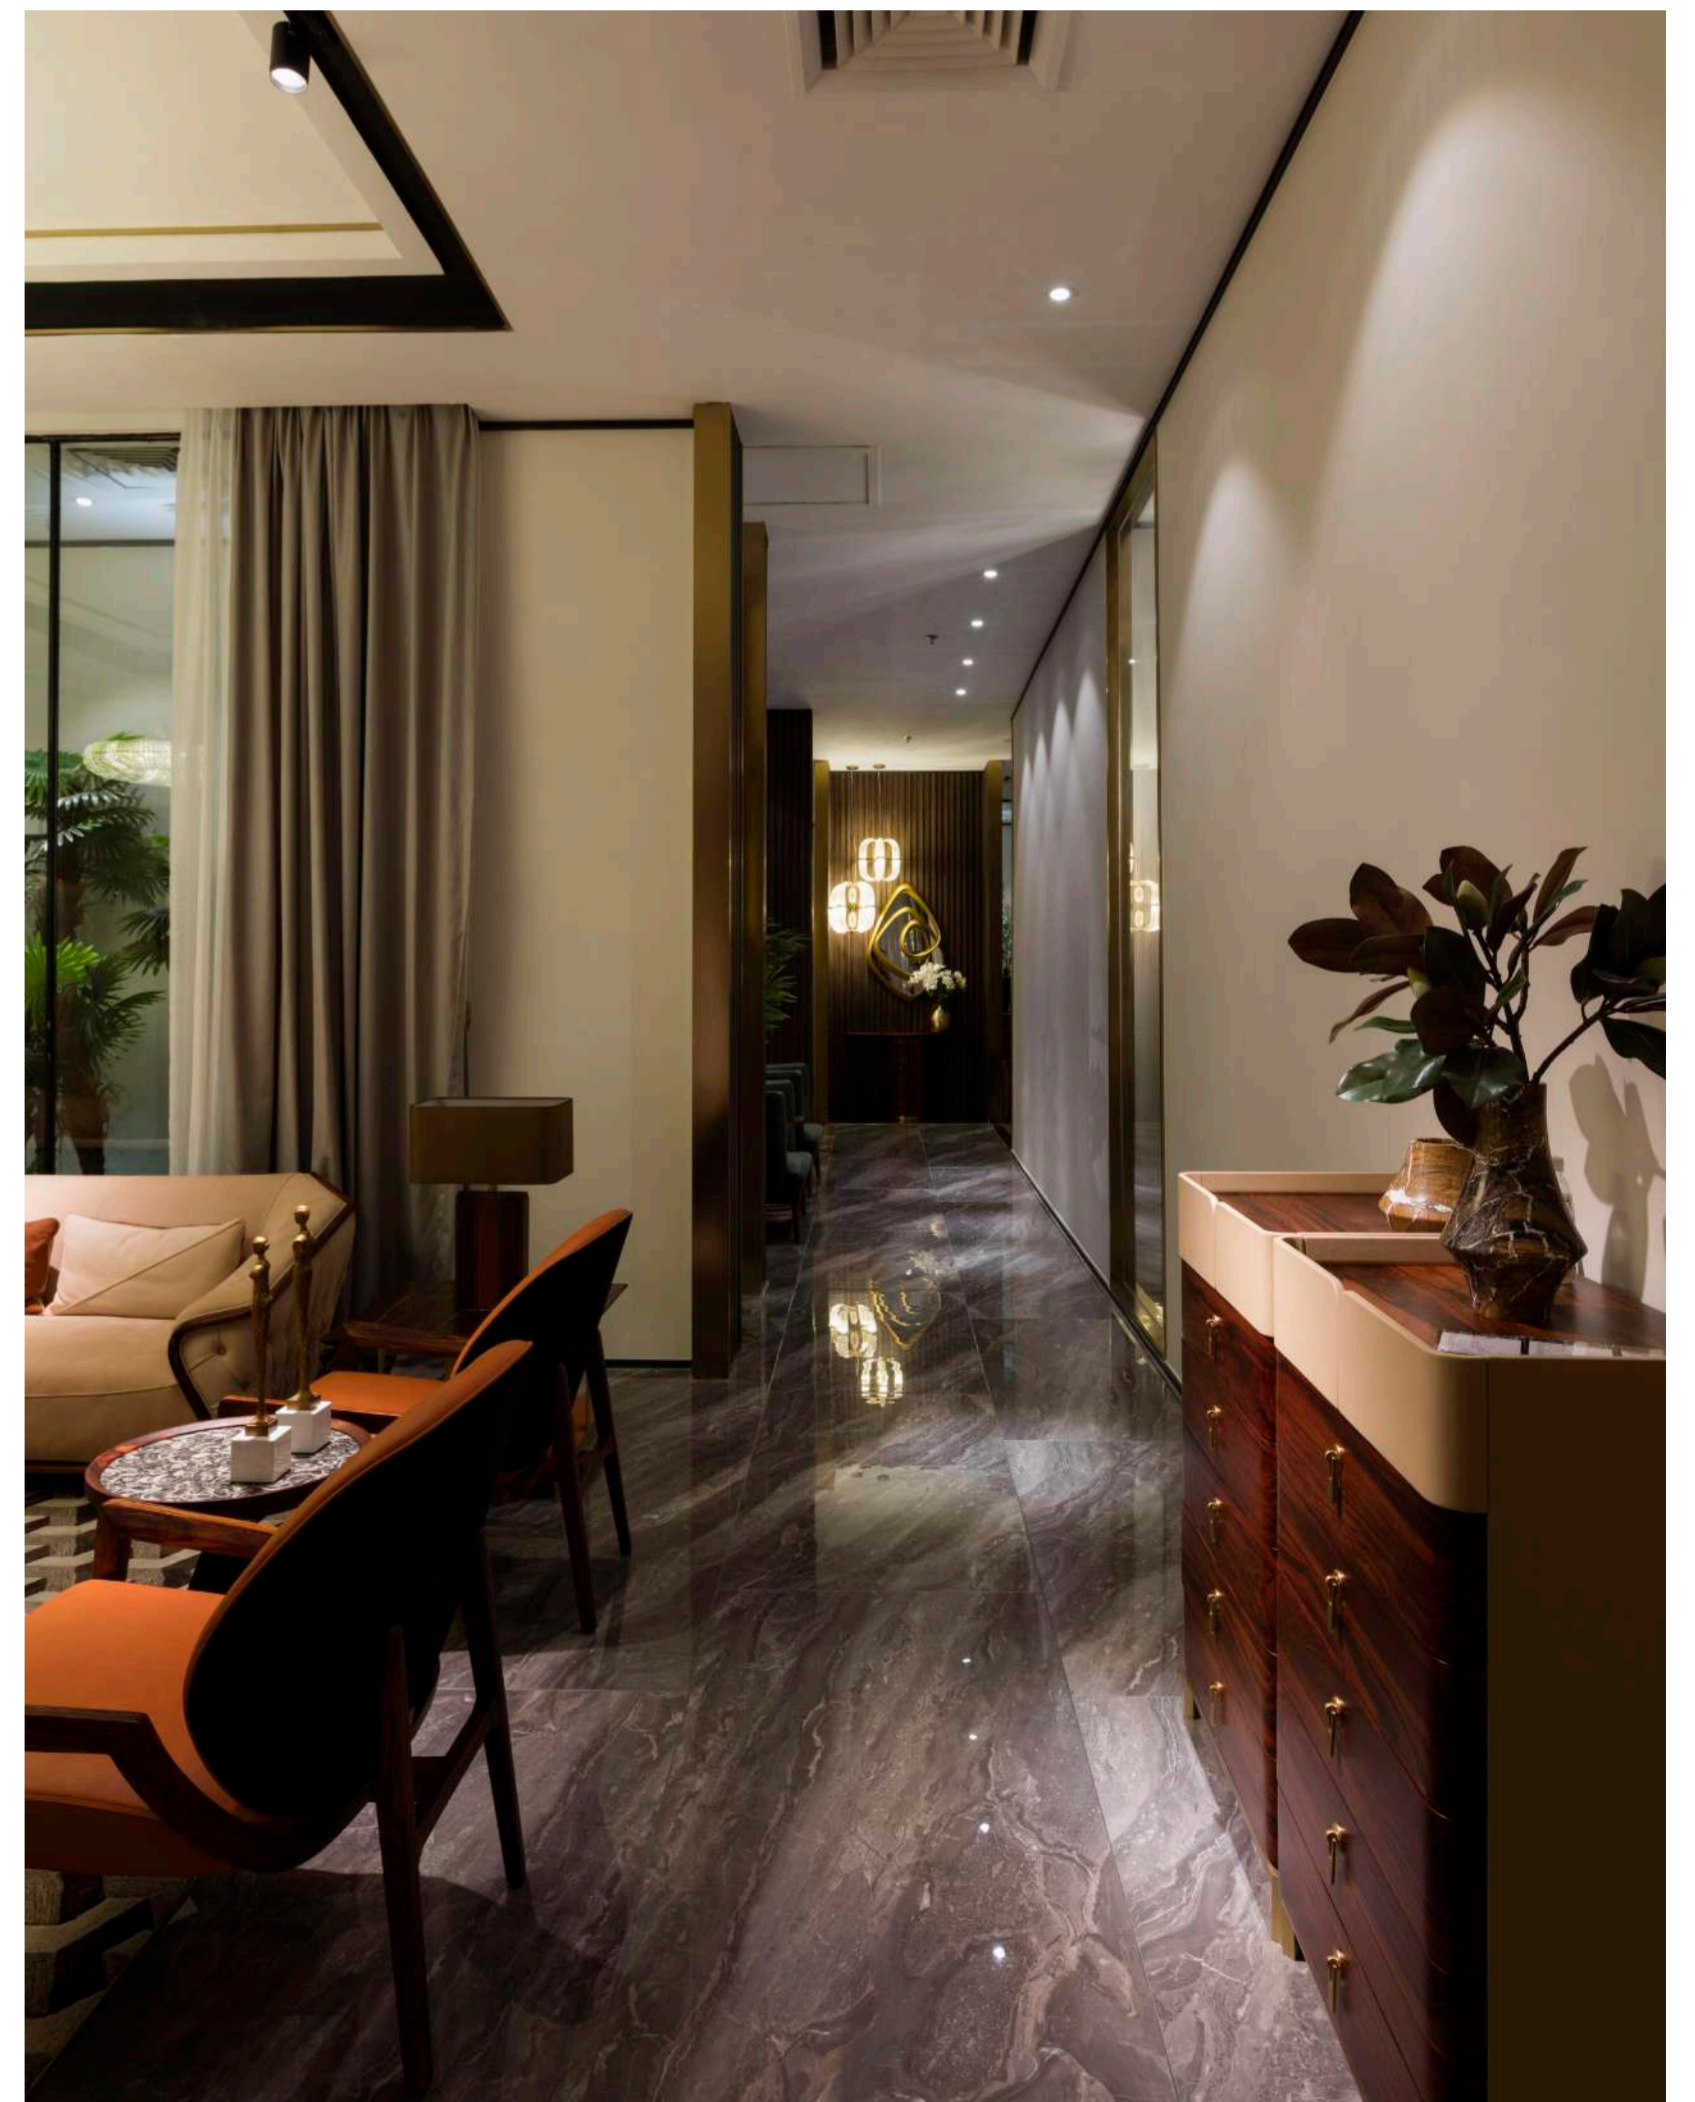

PRODUCT SIZE

H6 Side cabinet : 1630*430*980mm

<PRODUCT MODEL>

H6 5layers cabinet

<MATERIAL>

Mahogany ; copper ; Genuine

PRODUCT SIZE

H6 5layers cabinet : 650*430*1080mm