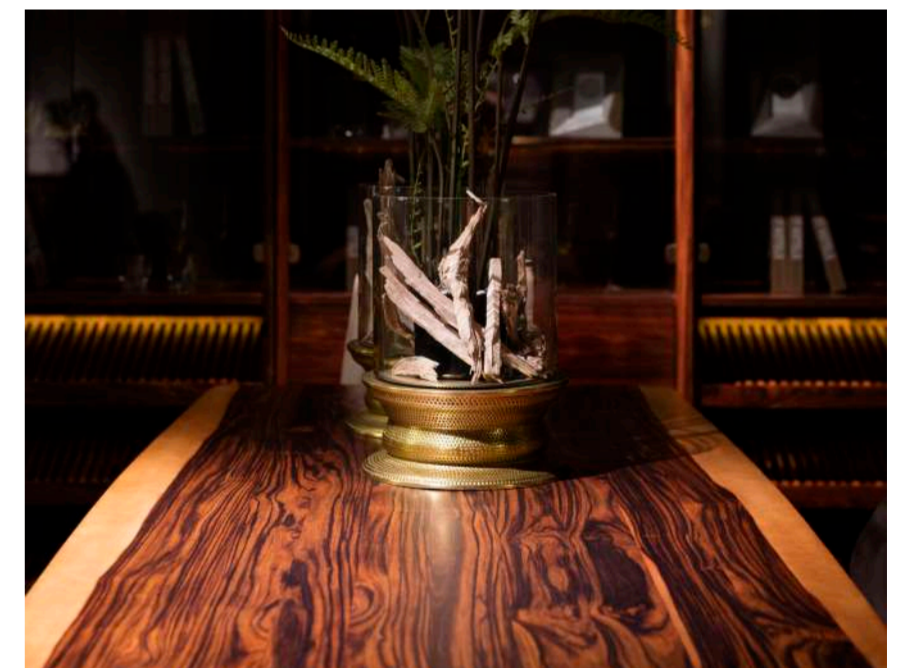

<MATERIAL>

mahogany ; copper ; Genuine

PRODUCT SIZE

H5 dining table :2500*1060*760mm
 2000*1060*760mm
 H5 dining chair : 620*520*1080mm

<PRODUCT MODEL>

H6 dining table ; H6dining chair

<MATERIAL>

Mahogany ; copper ; genuine