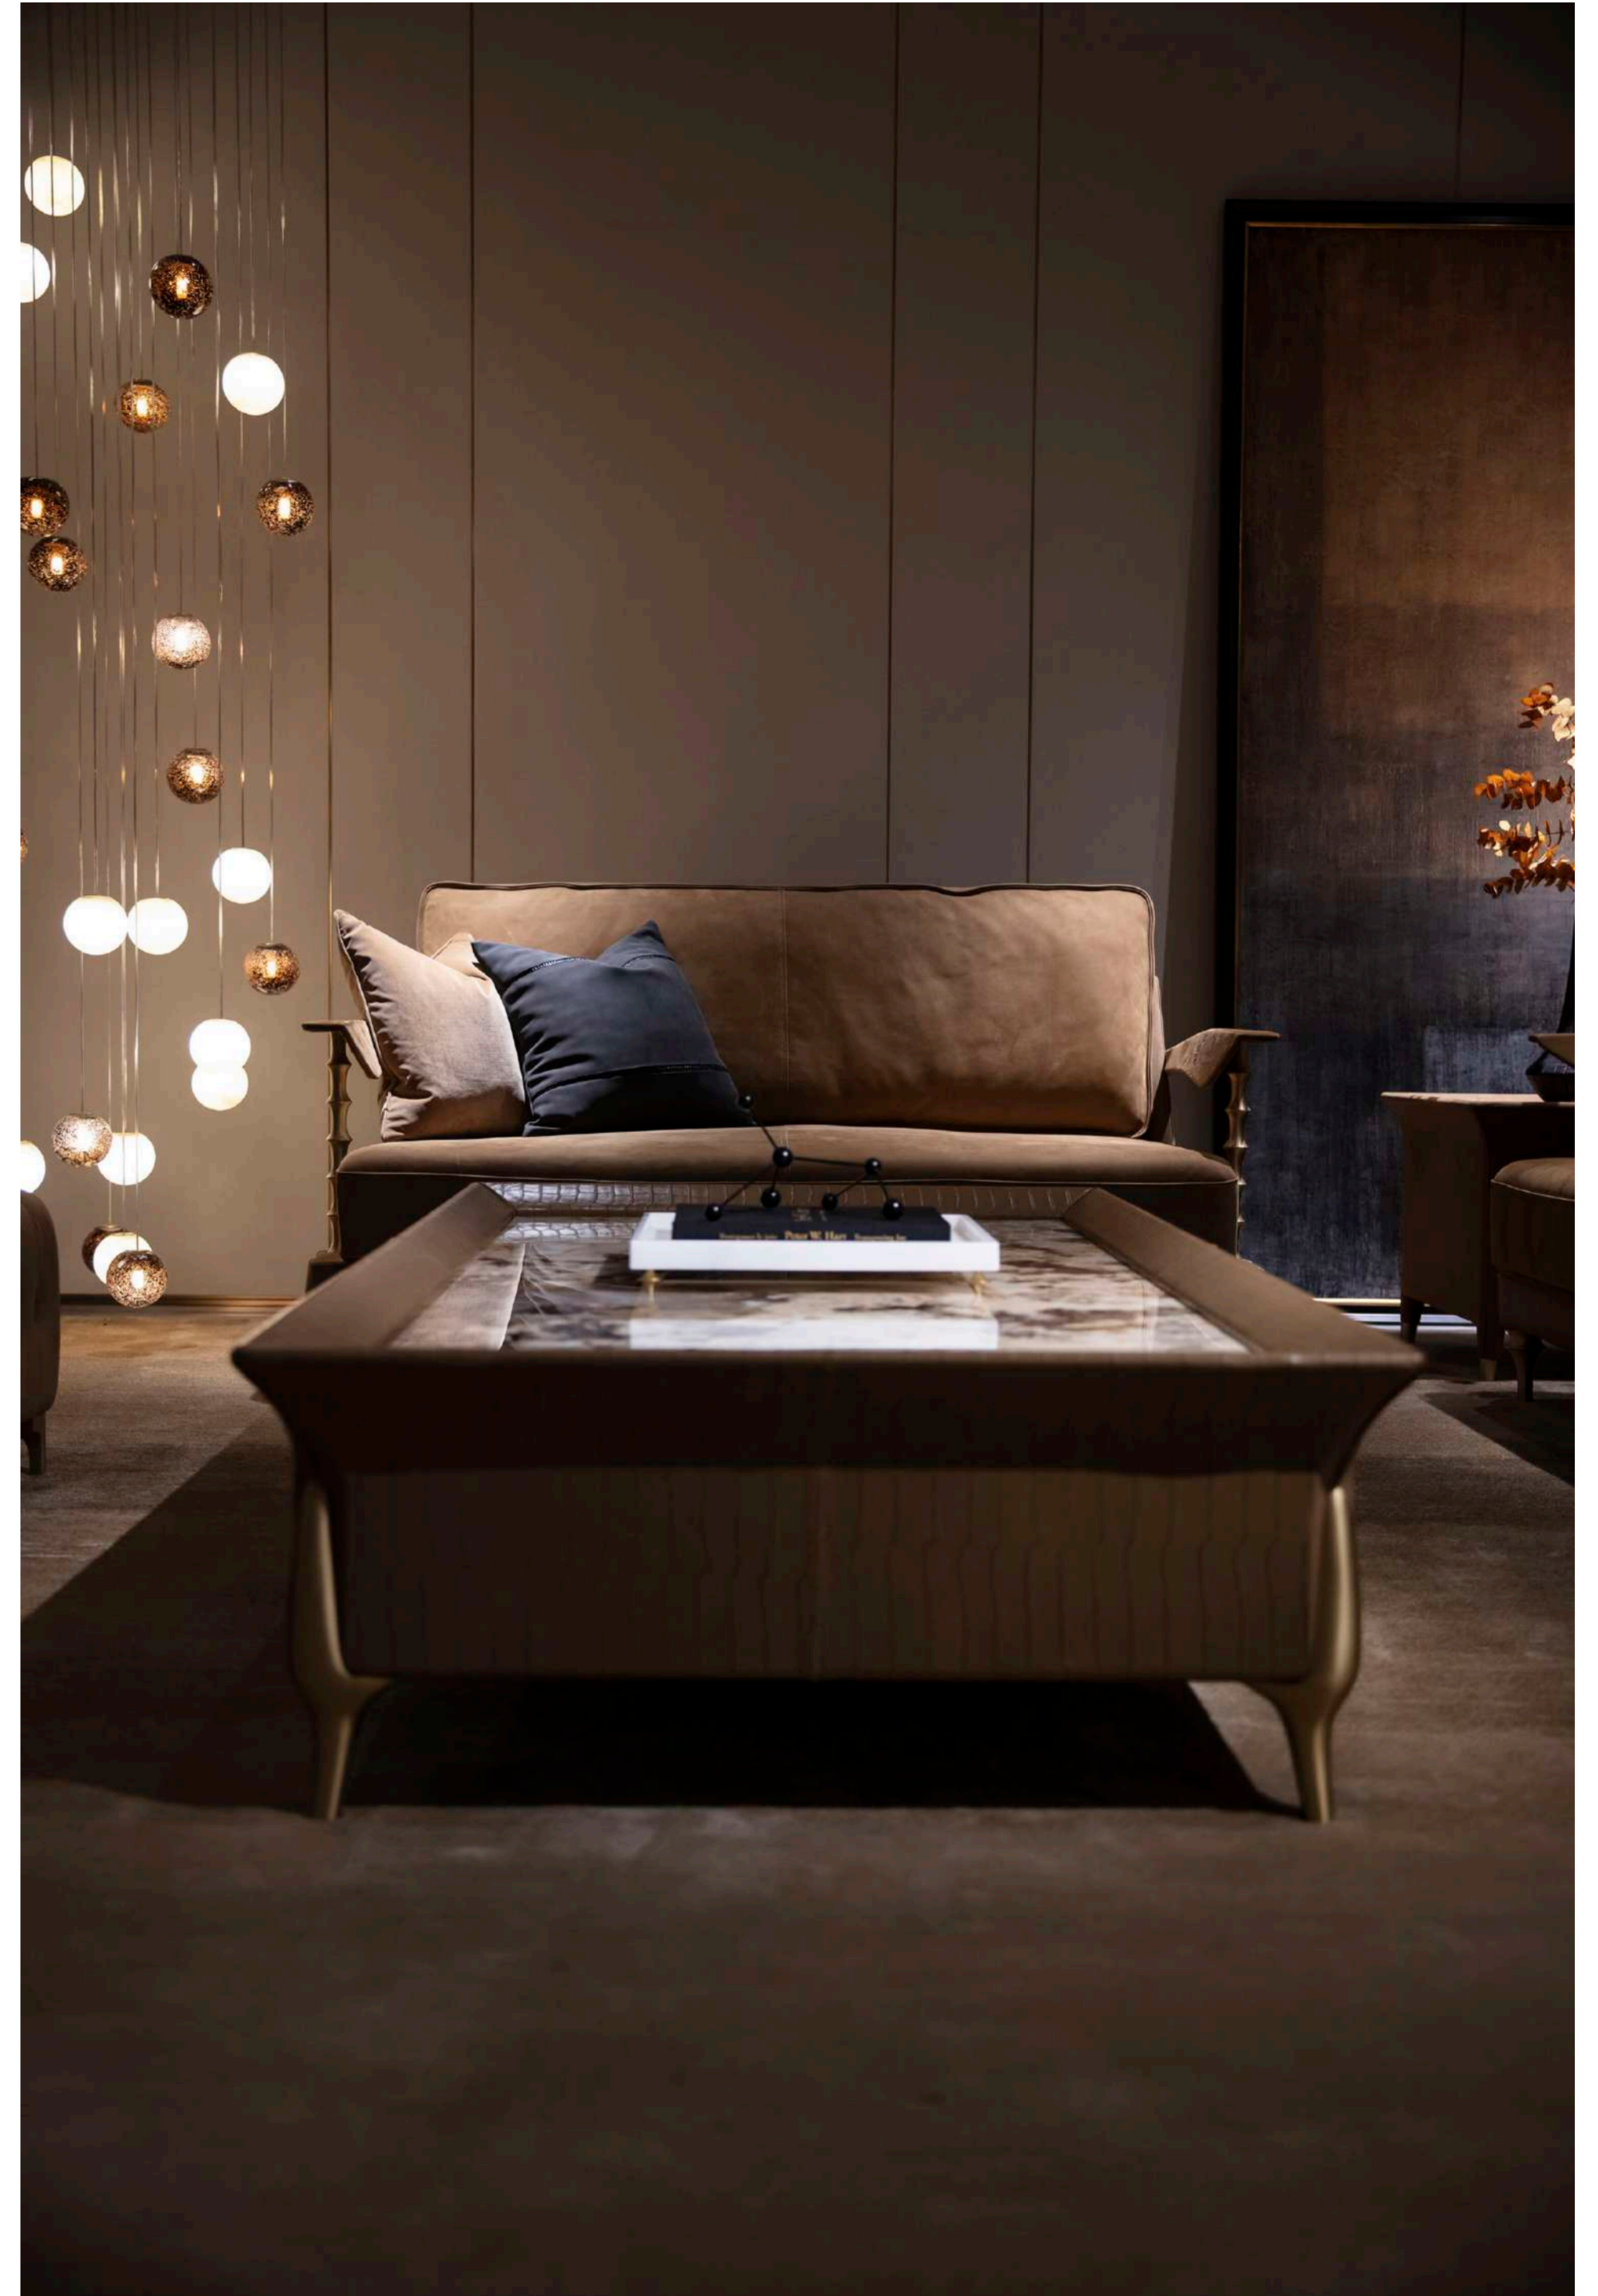

<PRODUCT MODEL>

B8 Center table

<MATERIAL>

Embossed : Genuine : copper

PRODUCT SIZE

B8 : 1875*945*400mm