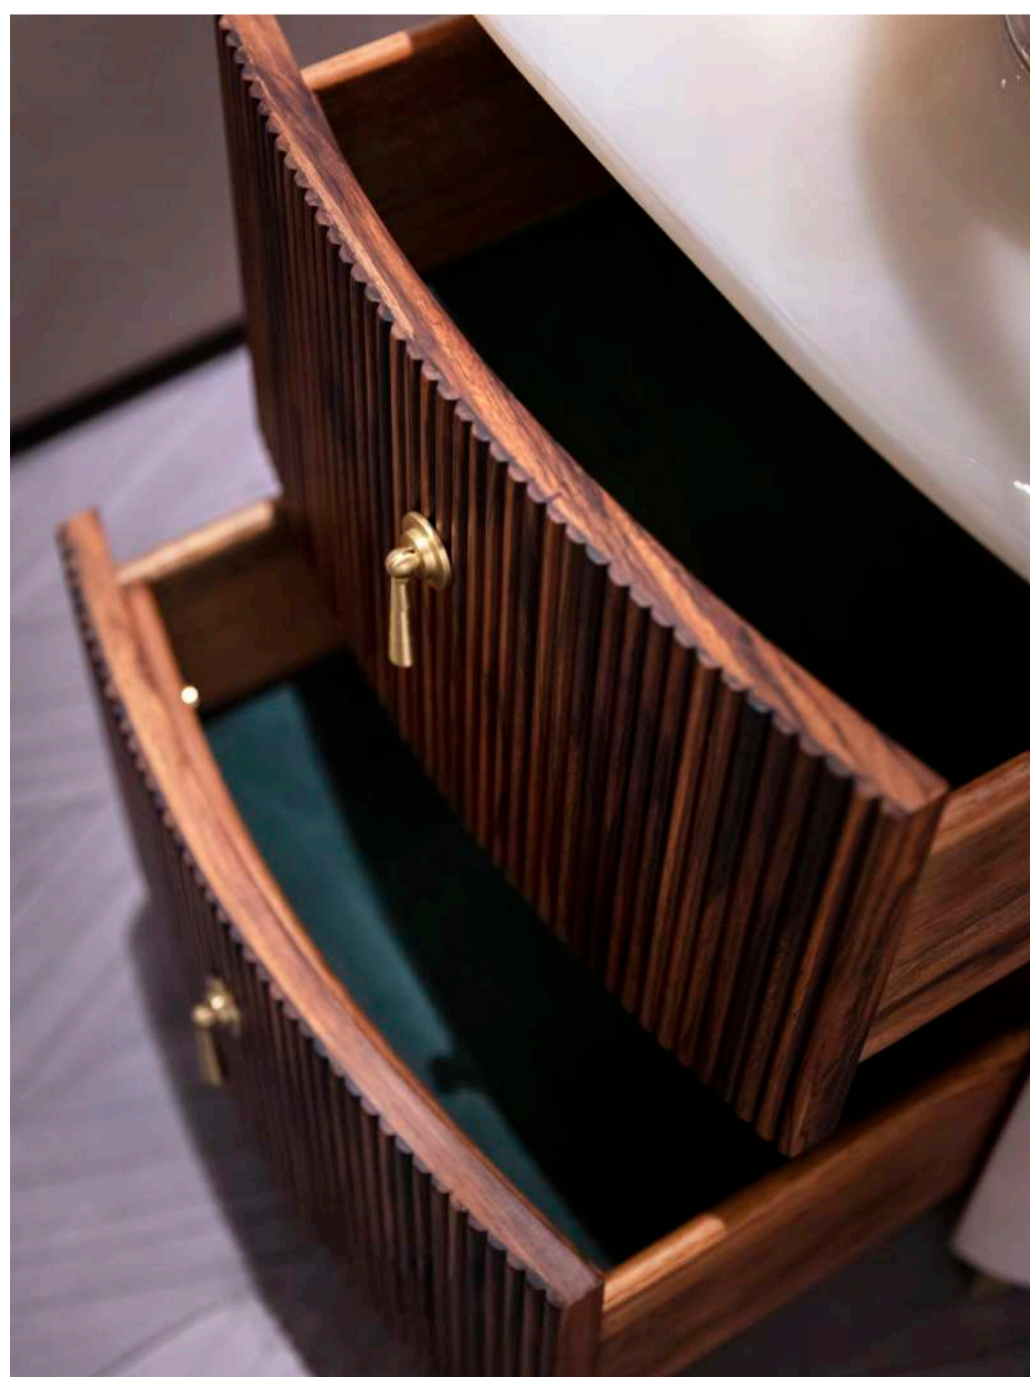

<PRODUCT MODEL>

B7Dbed ; B7Dnightstand

<MATERIAL>

mahogany ; copper ; genuine luxury stone

PRODUCT SIZE

B7Dbed : 3000*2200*1370mm
B7Dnightstand : 600*415*616mm