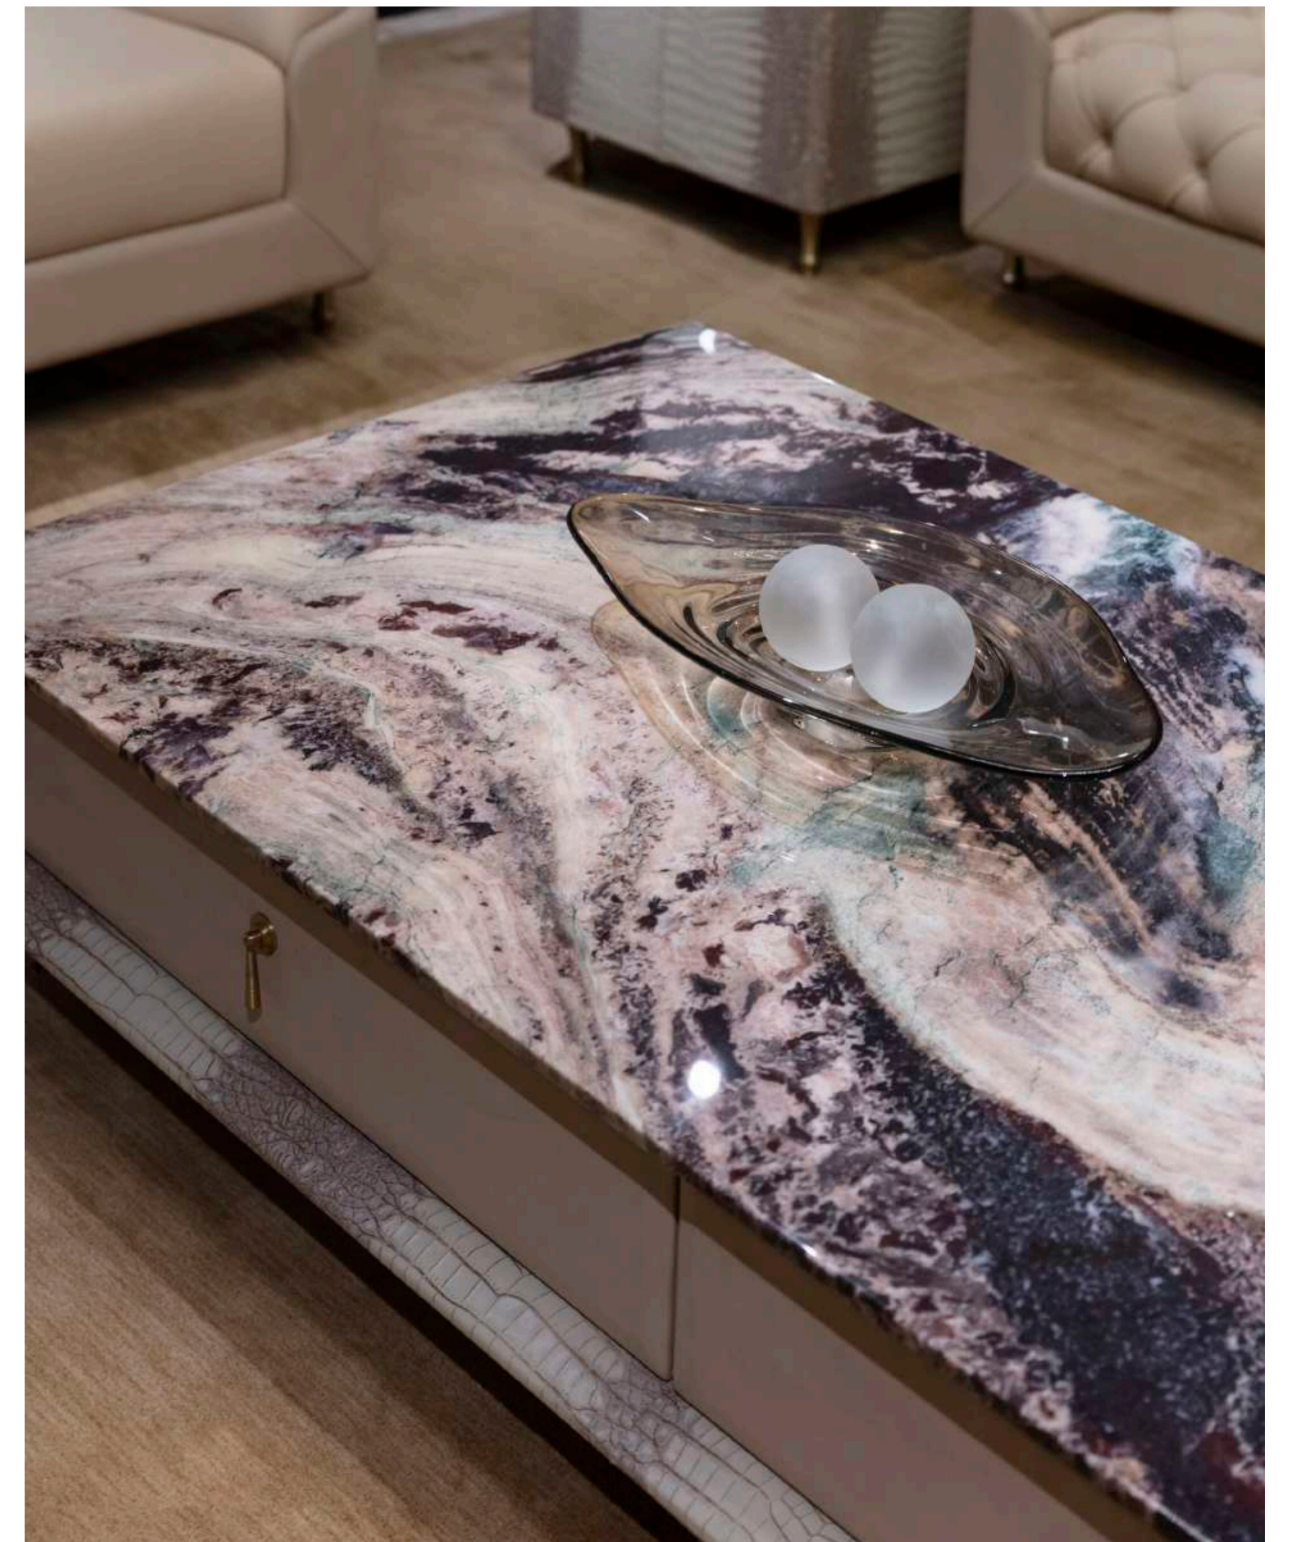

<MATERIAL>

mahogany ; copper ; Crocodile Embossed leather.

PRODUCT SIZE

B7B center table: 1660*860*380mm/1898*860*380mm

B7B Side several : 457*385*550mm

B7B Corner several : 600*600*480mm

<PRODUCT MODEL>

B7C sofa ; B7C Center table