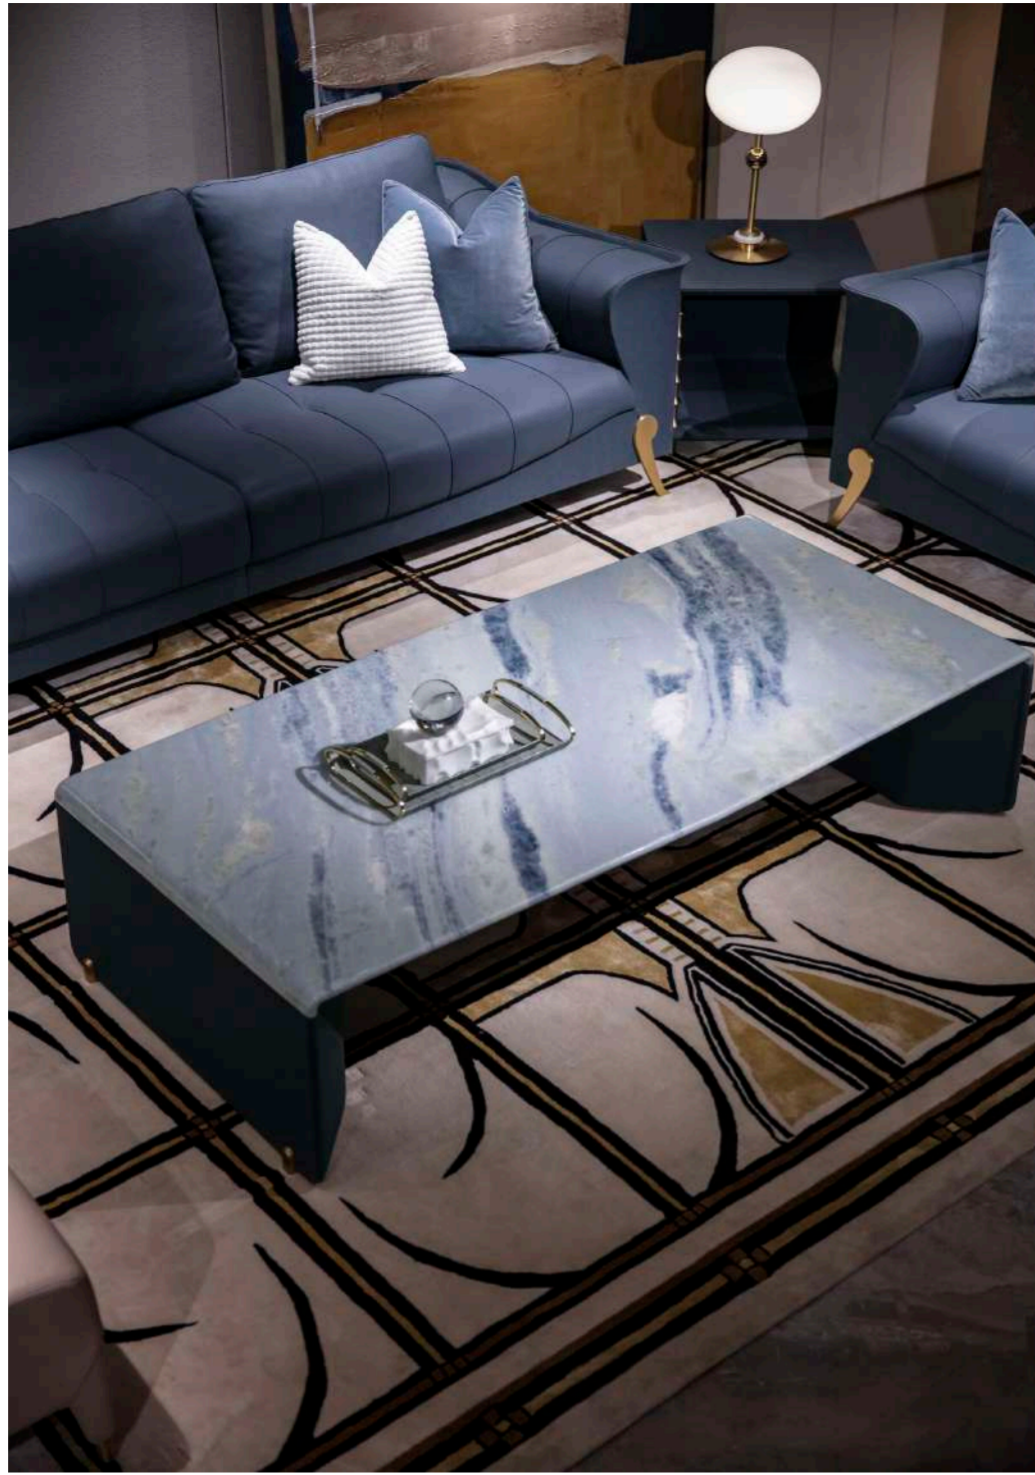

<PRODUCT MODEL>

Bg sofa ; Bg center table

<MATERIAL>

copper ; Genuine ; luxury stone

PRODUCT SIZE

Double seater sofa : 1590*1000*850mm
3 seater : 2180*1000*850mm
4 seater : 2760*1020*850mm
Bg center table : 1760*850*400mm