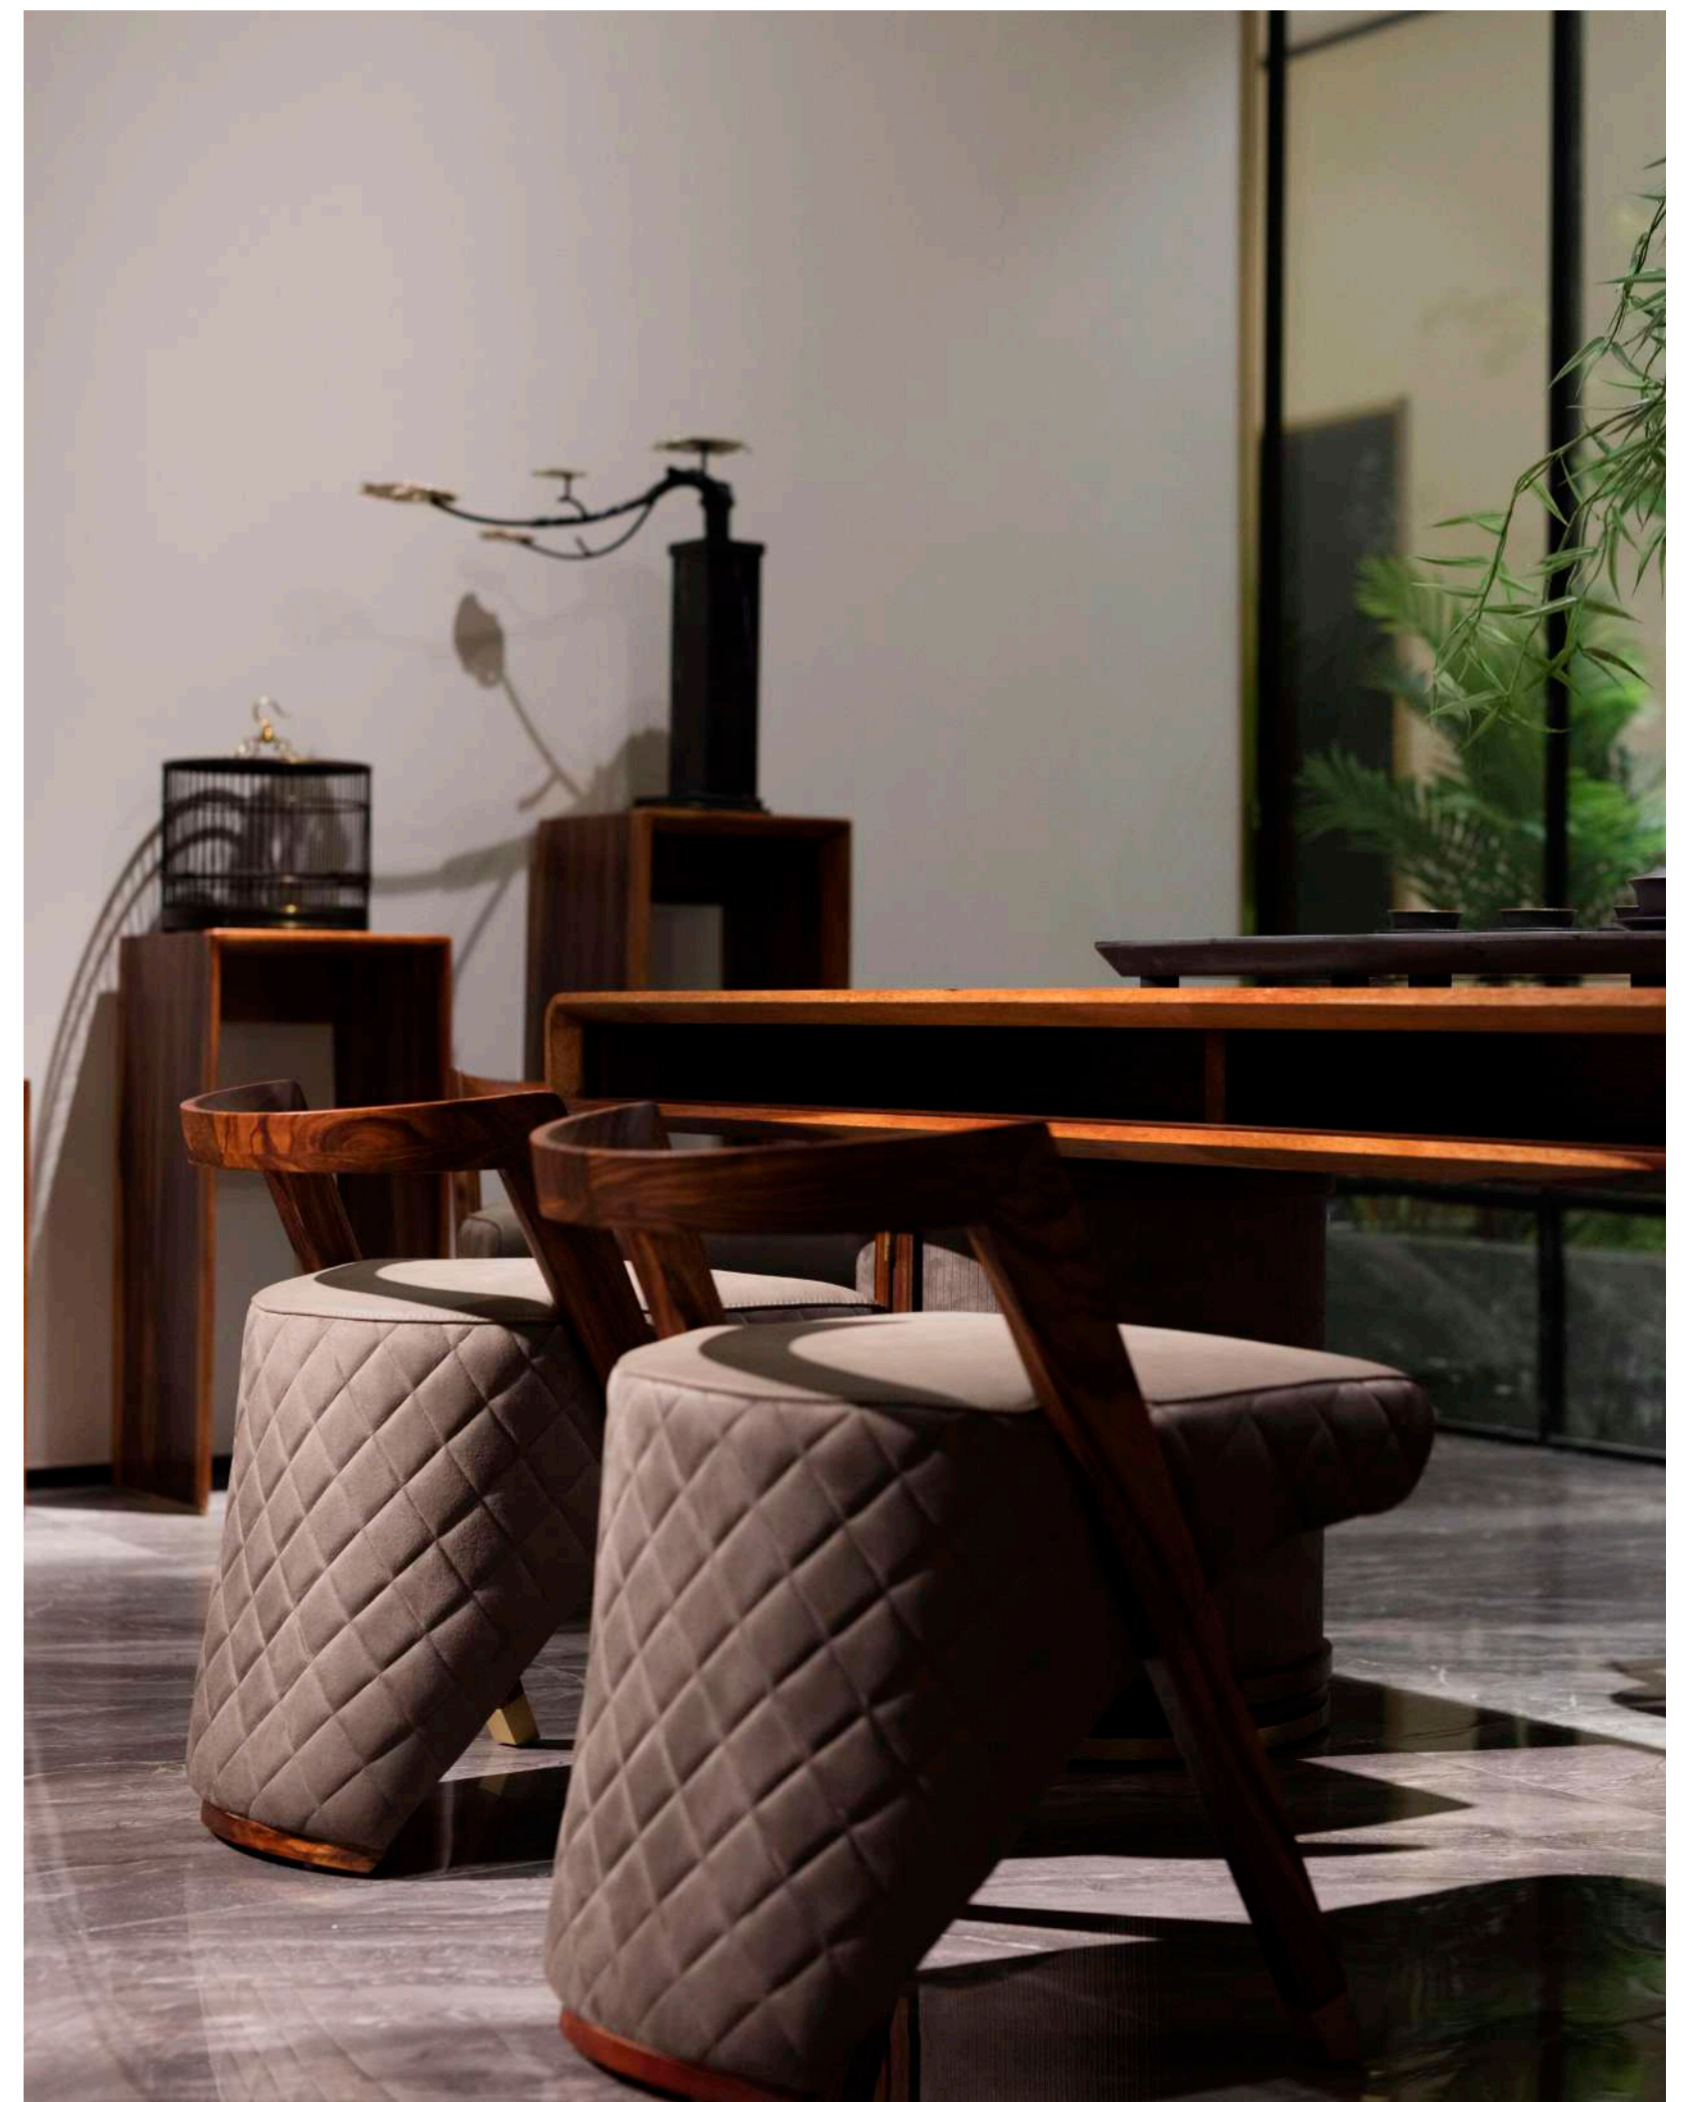

H1 bed : 2150*2330*1200mm

<PRODUCT MODEL>

H1 Dressing chair

<MATERIAL>

mahogany ; copper ; genuine

PRODUCT SIZE

H1 Dressing chair: 490*500*600mm

<PRODUCT MODEL>