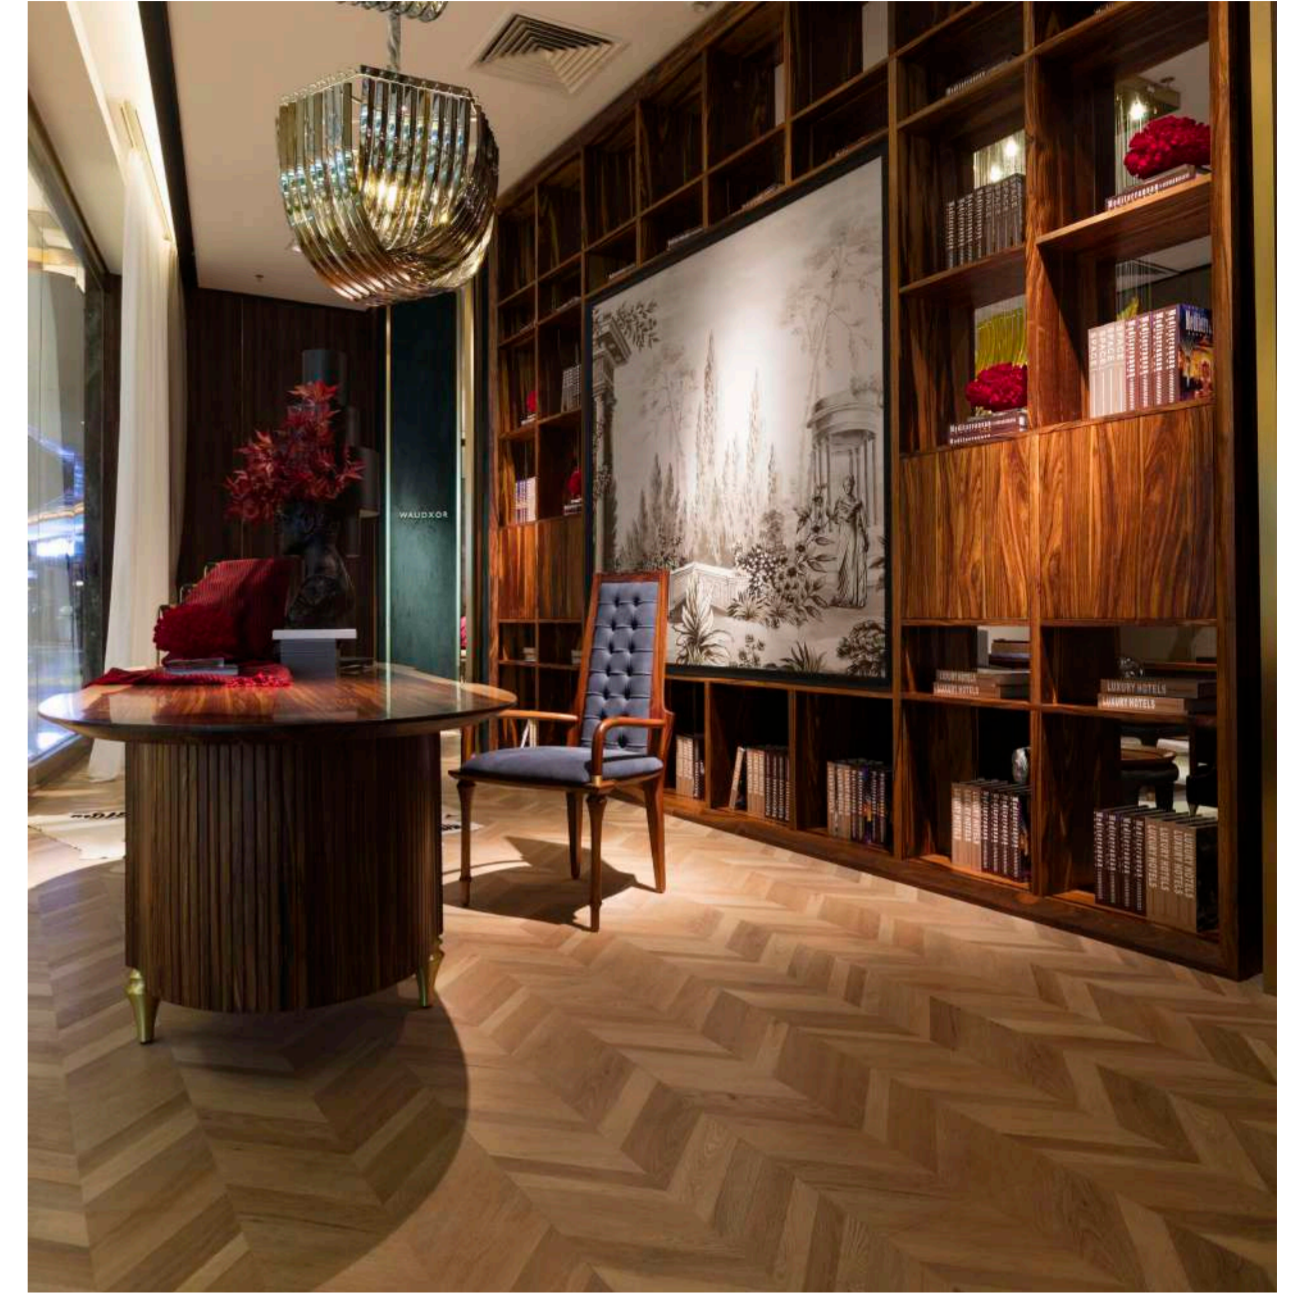

<PRODUCT MODEL>

H5 dining table ; H5 dining chair

<MATERIAL>

mahogany ; copper ; Genuine

PRODUCT SIZE

H5 dining table :2500*1060*760mm
2000*1060*760mm
H5 dining chair : 620*520*1080mm