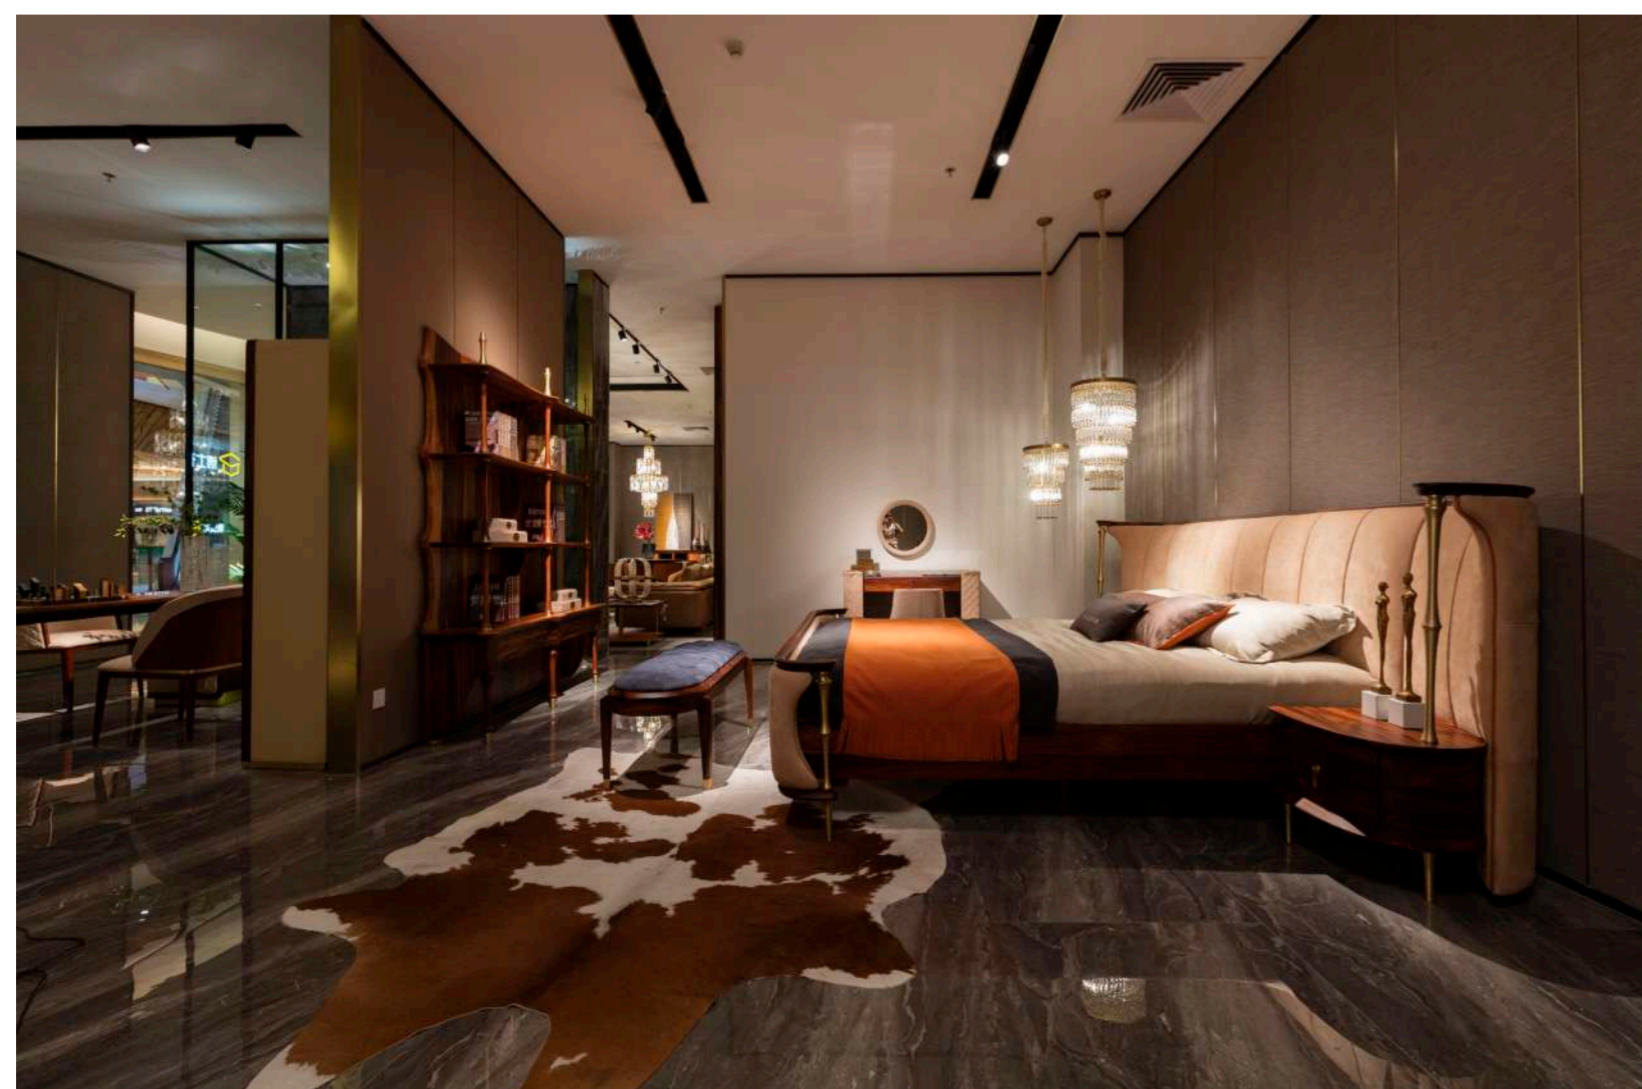

<PRODUCT MODEL>

H5A bed

<MATERIAL>

copper ; genuine ; mahogany

PRODUCT SIZE

H5A bed : 3240*2500*1220mm