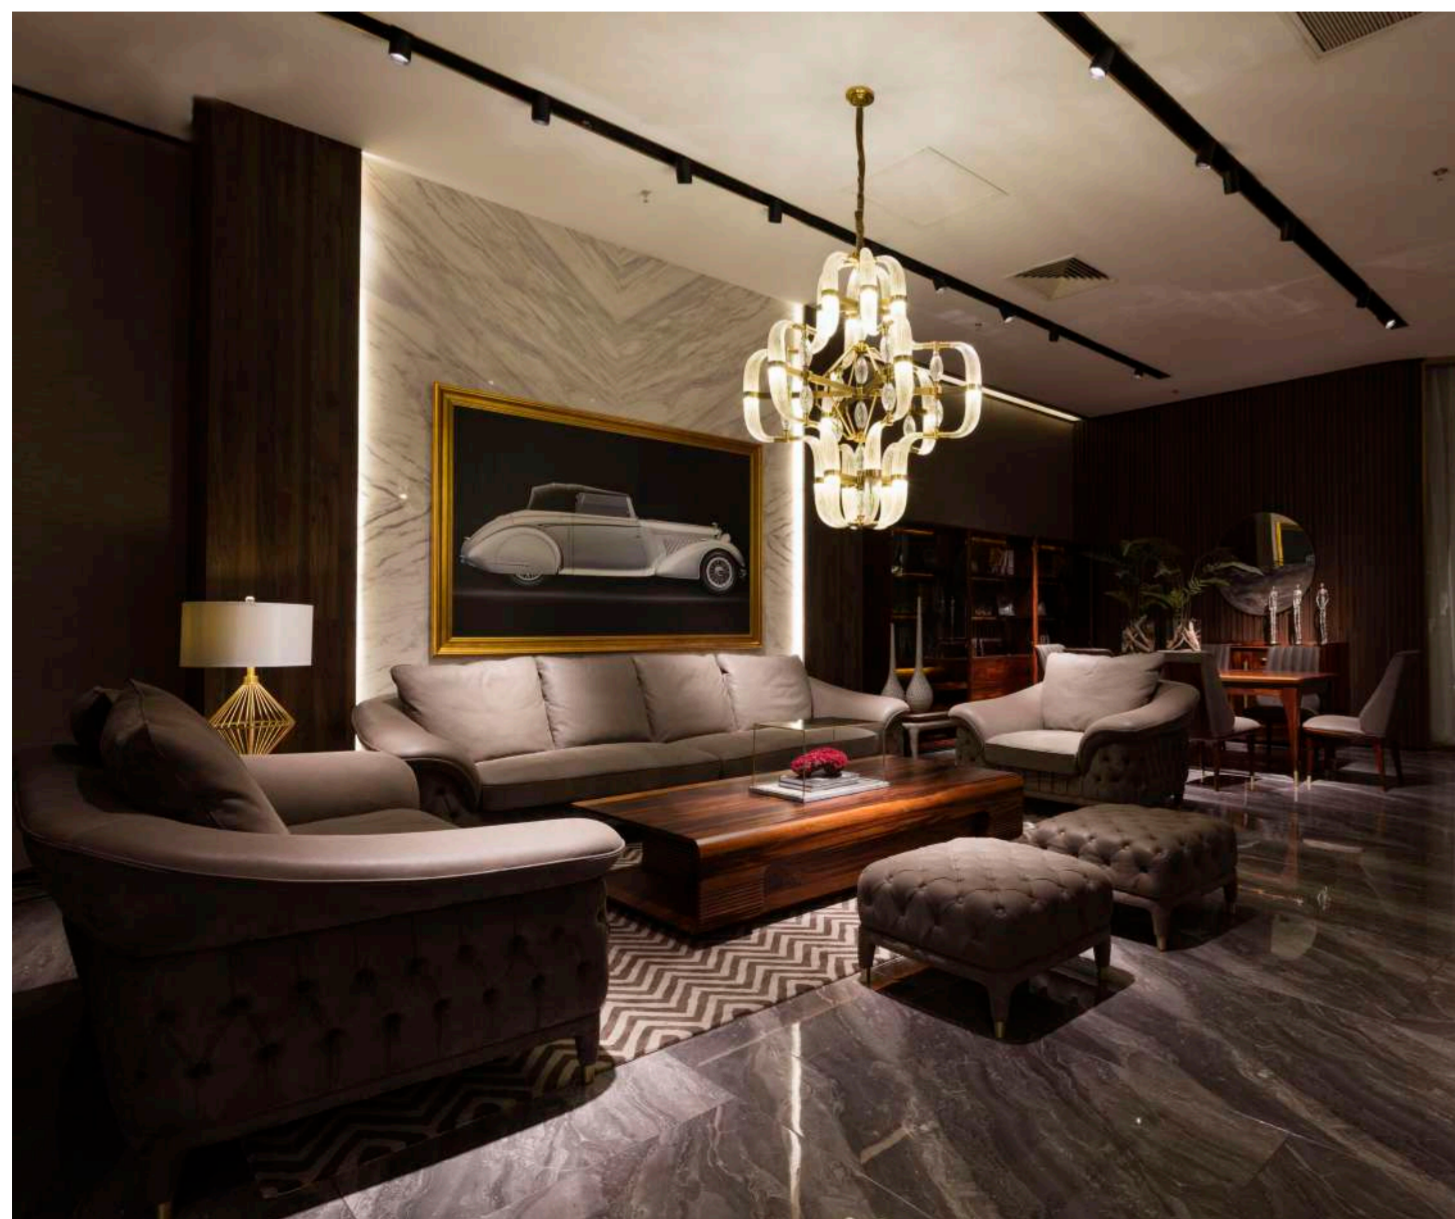

WAUDXOR

<PRODUCT MODEL>

H012L shape sofa ; H012Square stool
 H012Round stool ; H012center table

<MATERIAL>

copper : Genuine ; mahogany

PRODUCT SIZE

H012L shape sofa : 3680*2150*940mm
 H012Square stool : 1060*1060*400mm
 H012Round stool : 510*510*500mm
 H012center table : 1600*800*400mm