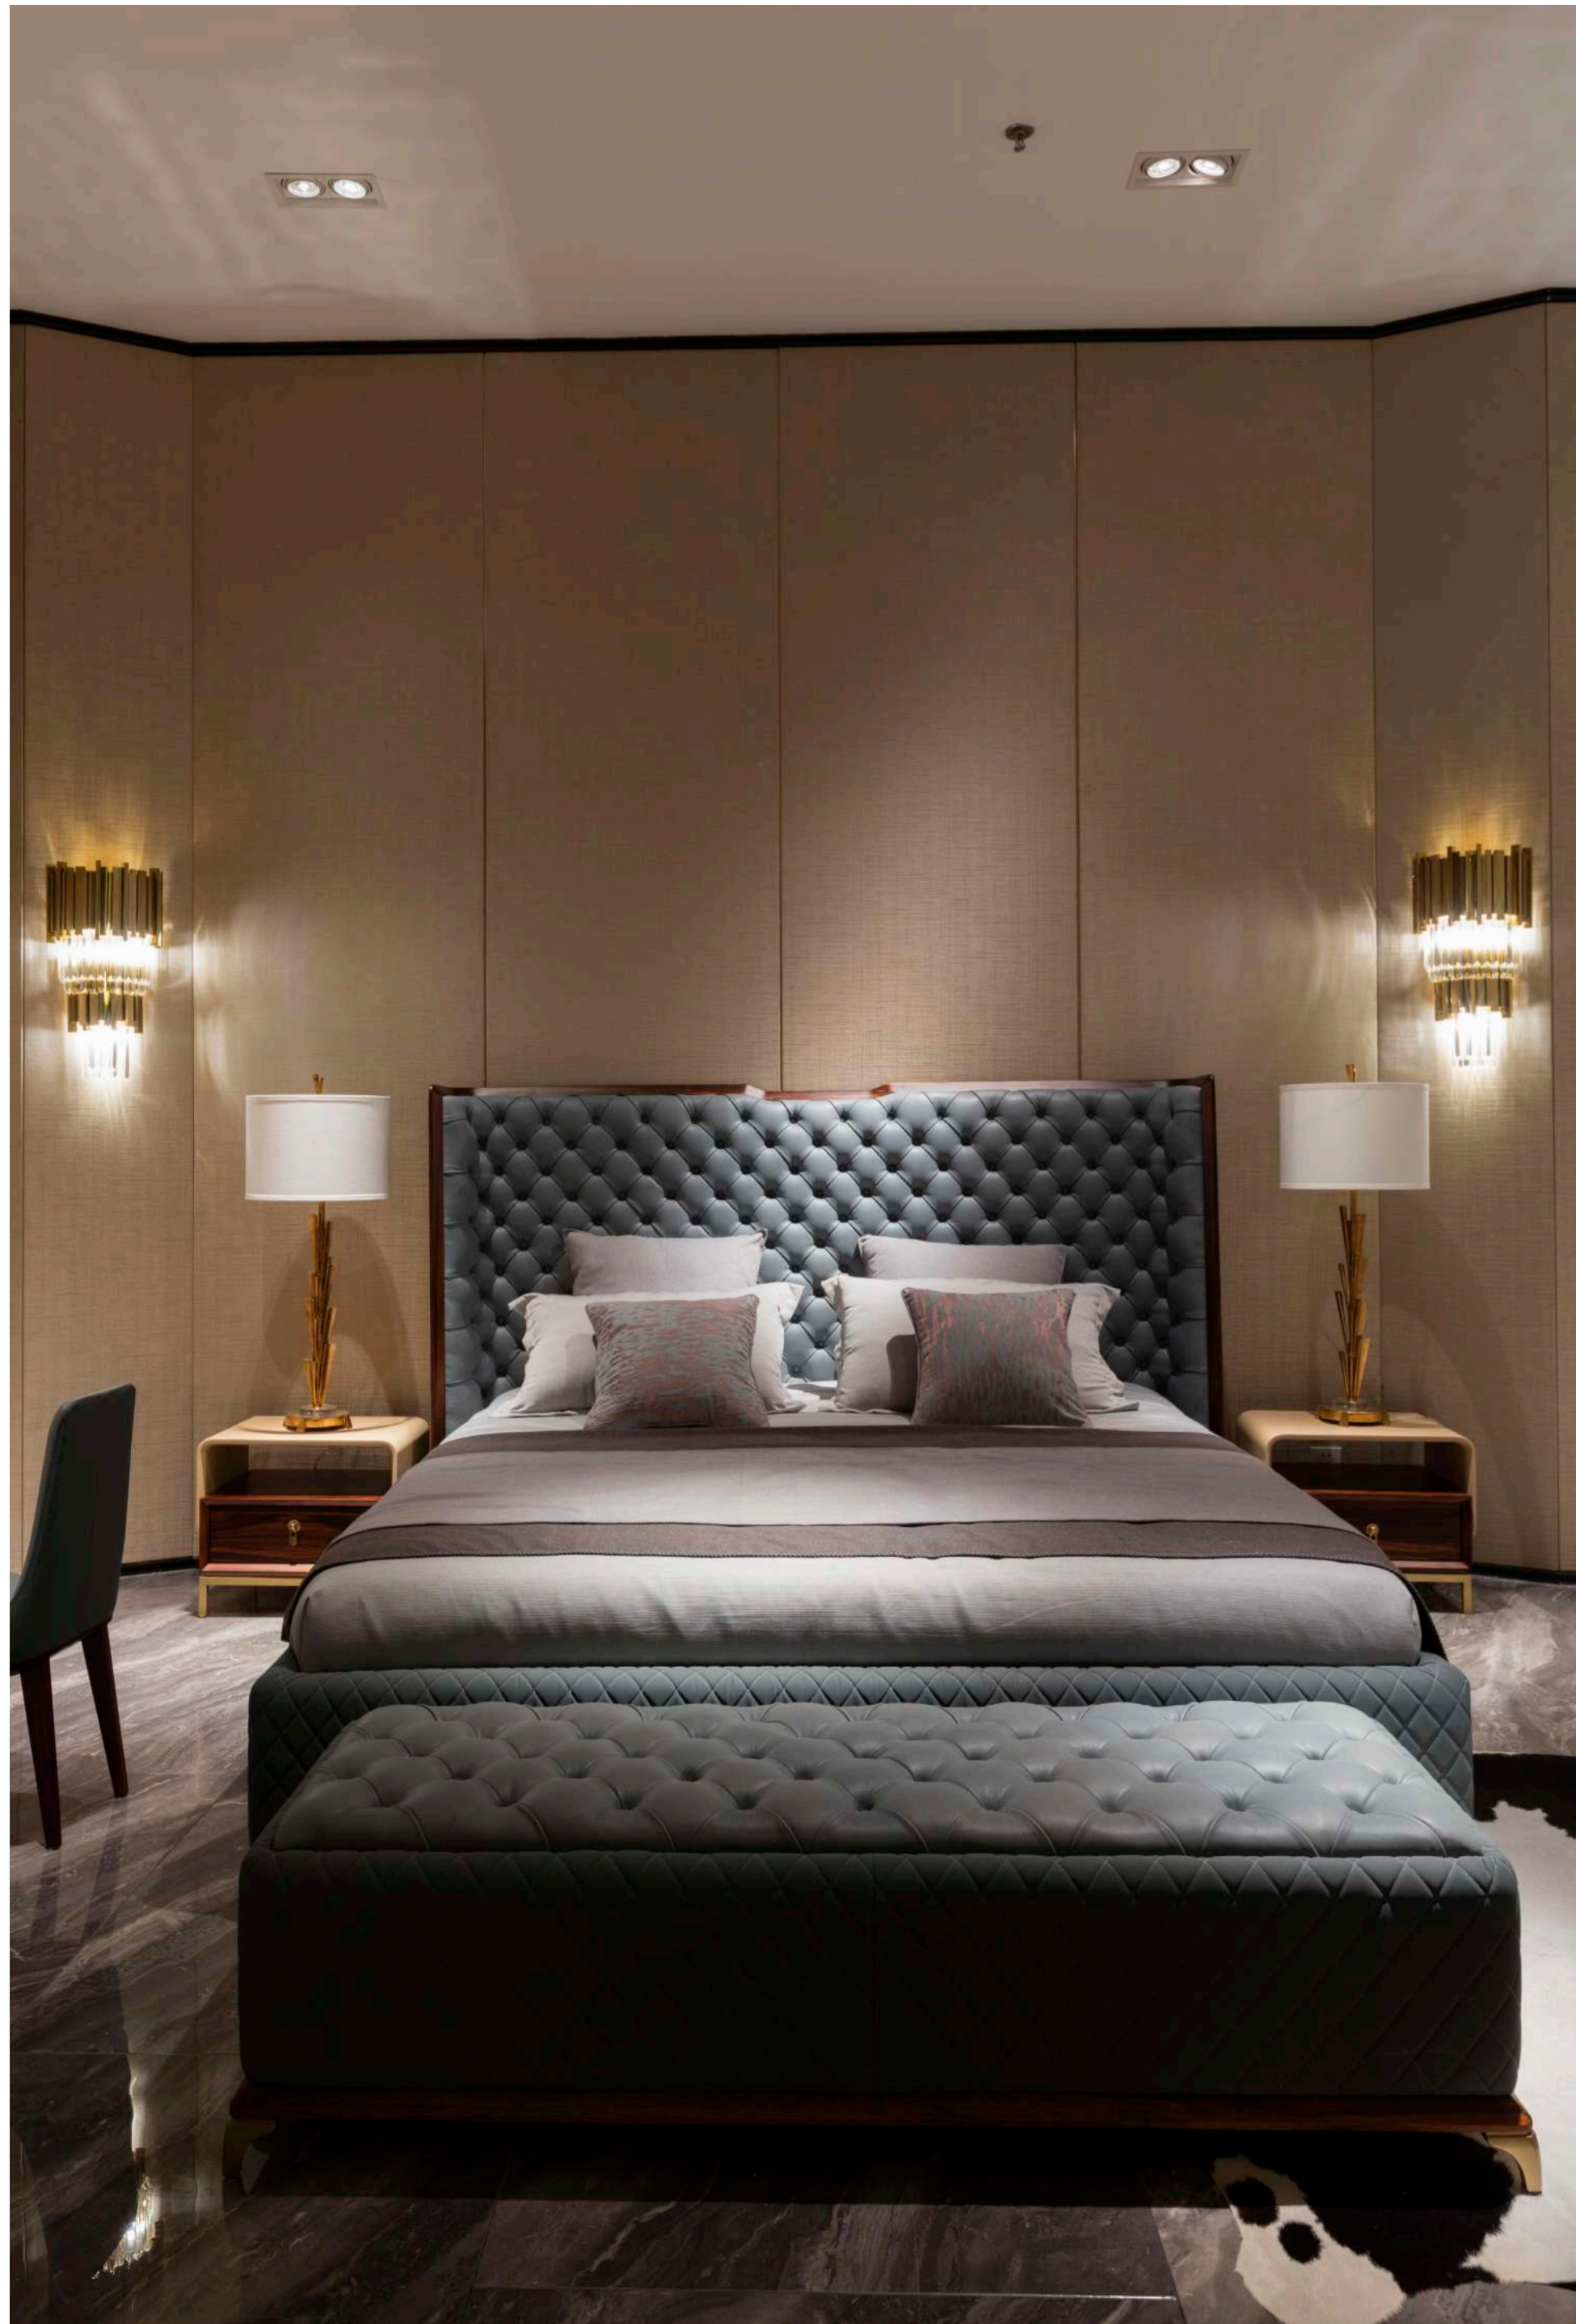

H5A bed

<MATERIAL>

copper ; genuine ; mahogany

PRODUCT SIZE

H5A bed : 3240*2500*1220mm

<PRODUCT MODEL>

H6 bed ; H6 nightstand ; H6 dressing table
H6 dressing mirror

<MATERIAL>

copper ; genuine ; mahogany

PRODUCT SIZE

H6 bed : 2100*220*1380mm
H6 nightstand : 530*430*460mm
H6 dressing table : 1100*410*750mm
H6 dressing mirror : 700*370*350mm

<PRODUCT MODEL>

H015 bed

<MATERIAL>

mahogany ; copper ; genuine