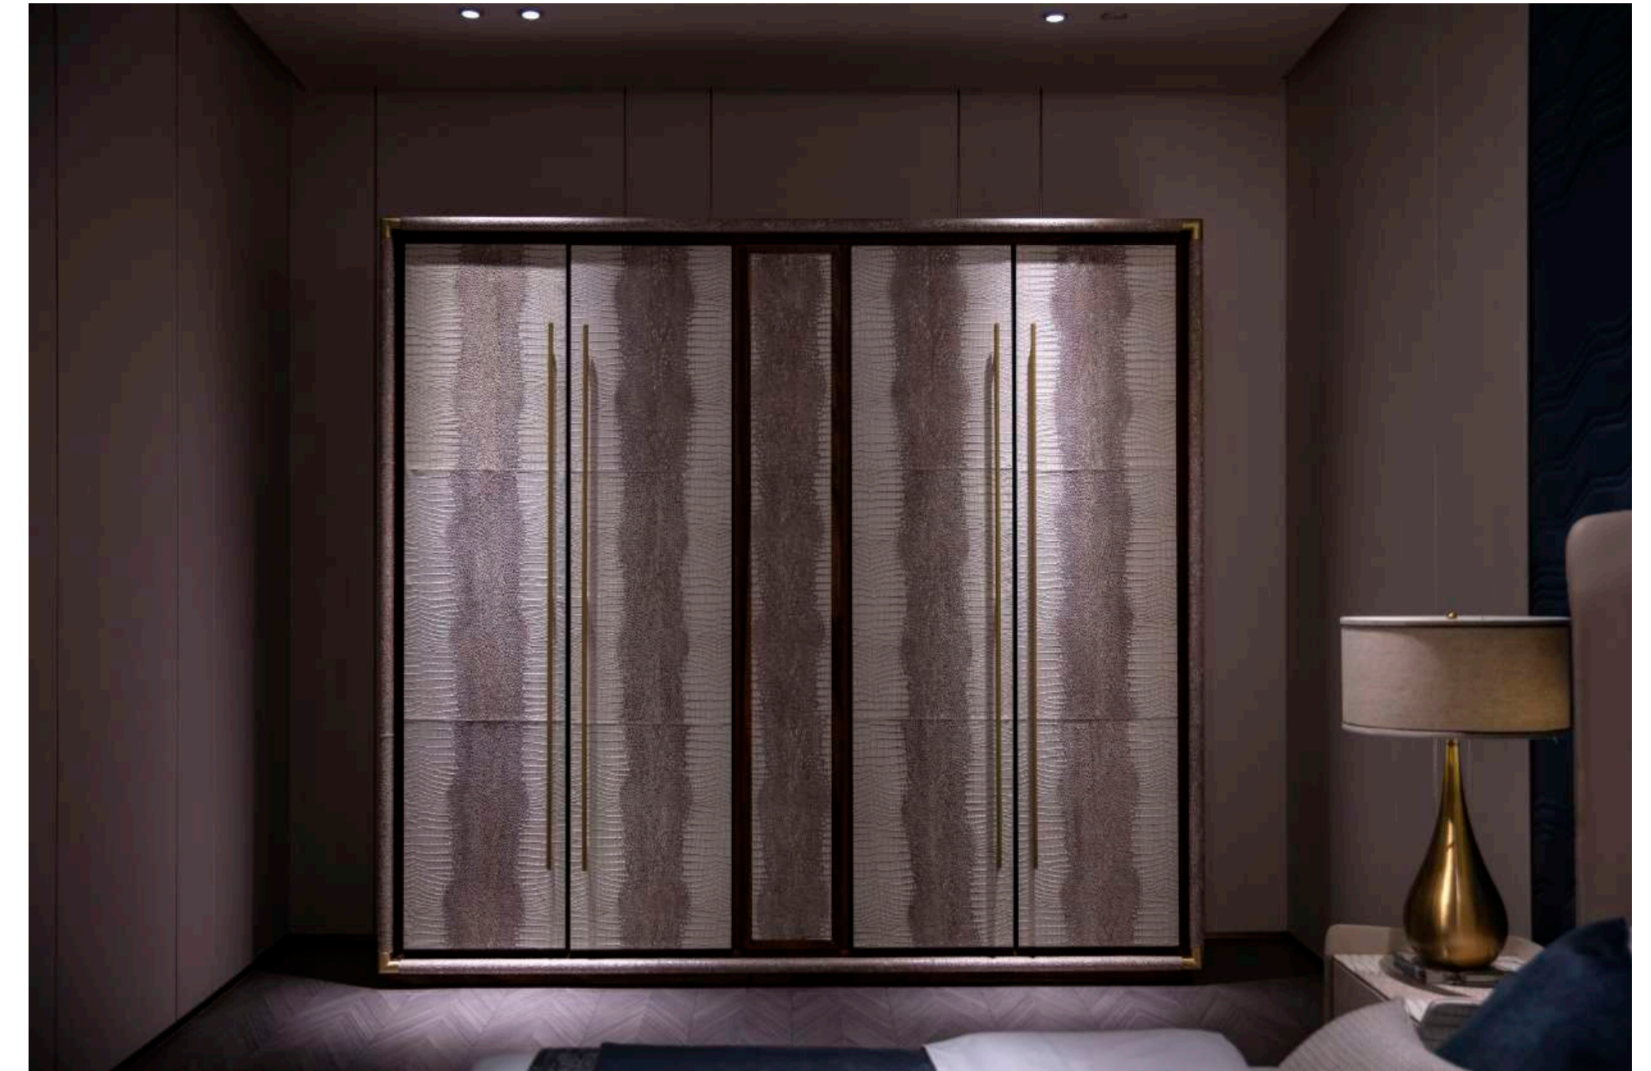

PRODUCT SIZE

B5Cdressing table : 1200*470*800
H6wardrobe : customize