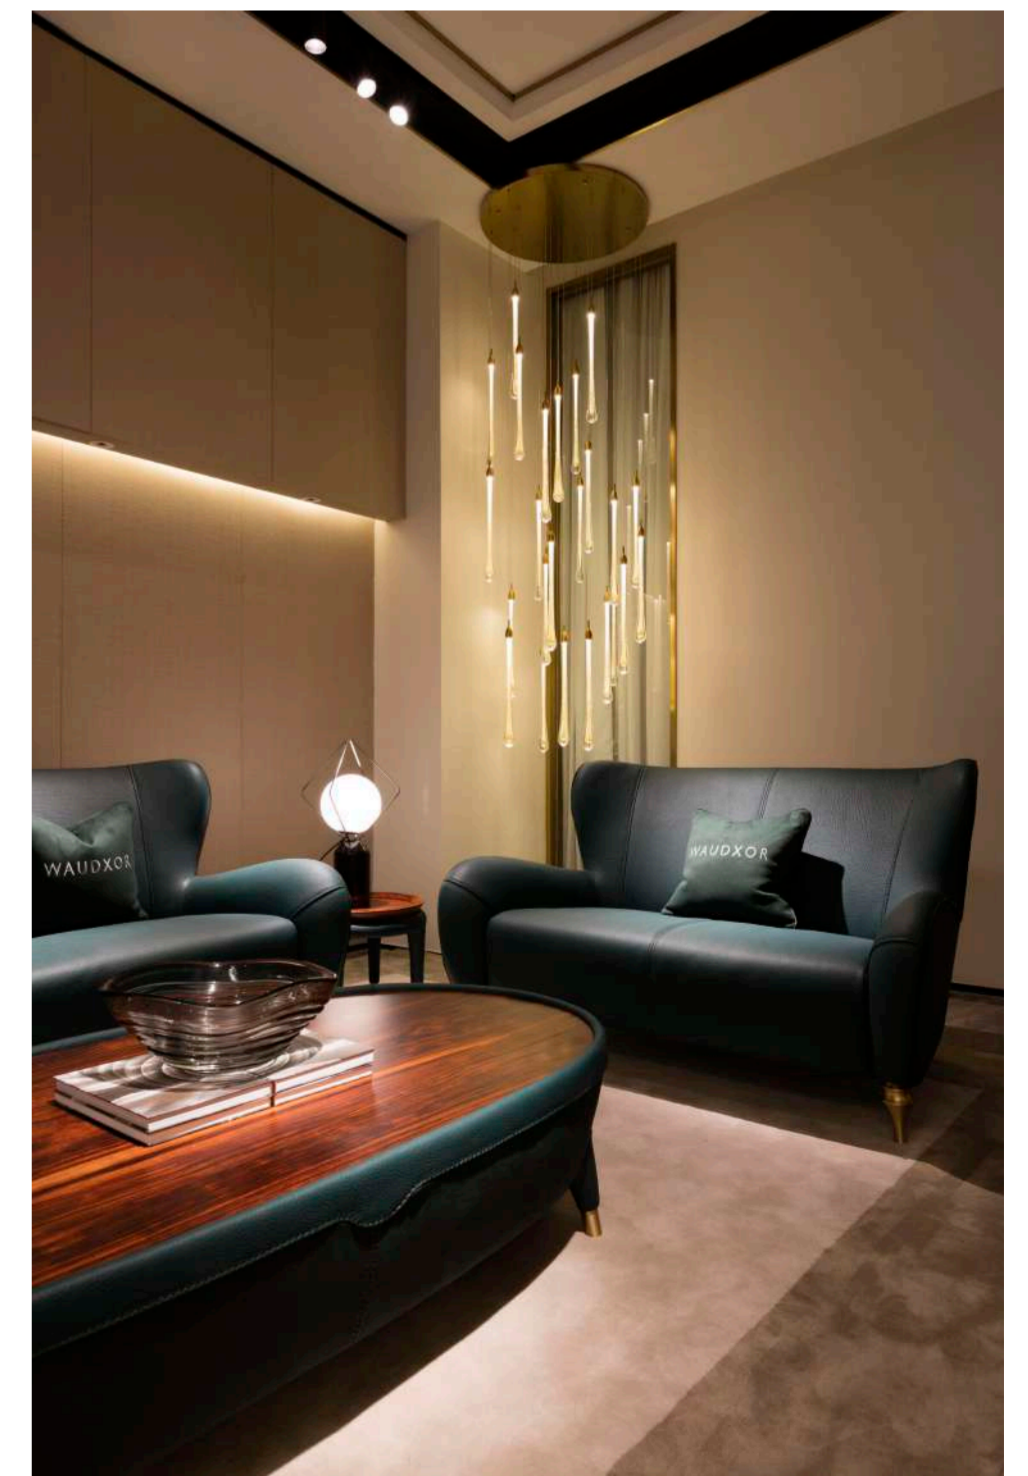

PRODUCT SIZE

sofa chair: 1060*1050*830mm
Double seater sofa : 1600*1100*830mm
3 seater sofa : 2260*1100*830mm
4 seater sofa : 2900*1050*830mm
center table : 1850*900*420mm