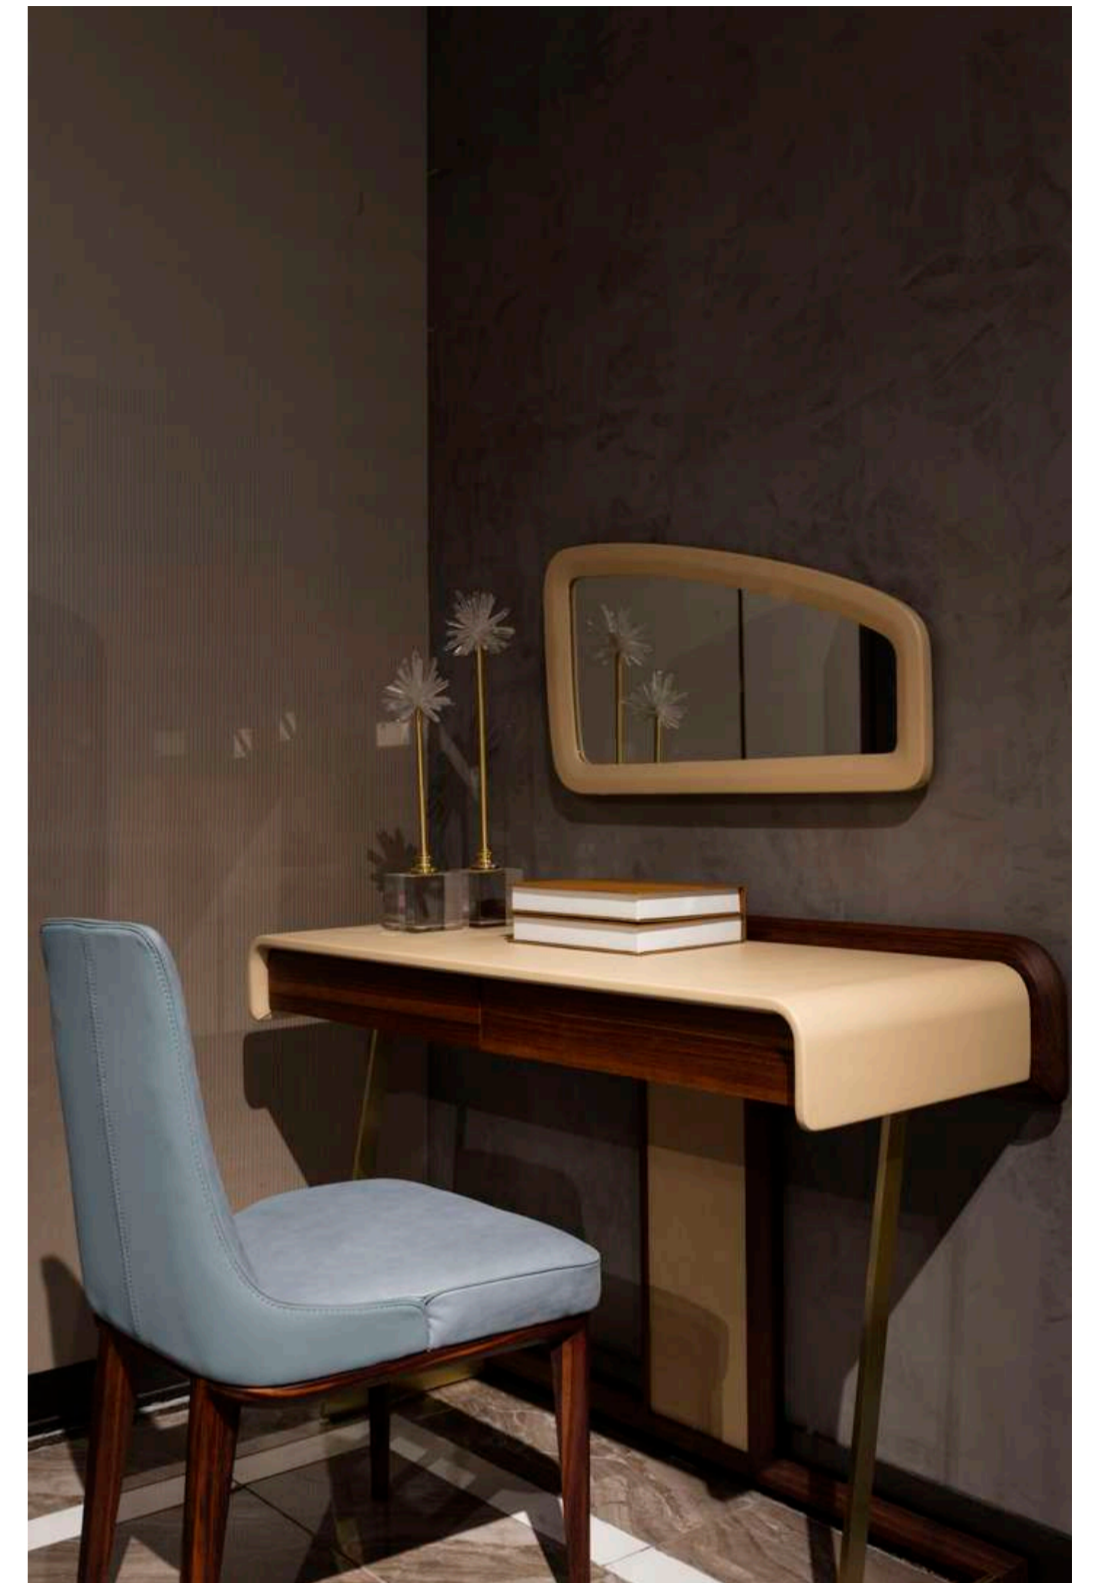

H5A bed

<MATERIAL>

copper ; genuine ; mahogany

PRODUCT SIZE

H5A bed : 3240*2500*1220mm

<PRODUCT MODEL>

H6 bed ; H6 nightstand ; H6 dressing table
H6 dressing mirror

<MATERIAL>

copper ; genuine ; mahogany

PRODUCT SIZE

H6 bed : 2100*220*1380mm
H6 nightstand : 530*430*460mm
H6 dressing table : 1100*410*750mm
H6 dressing mirror : 700*370*350mm

<PRODUCT MODEL>

H015 bed

<MATERIAL>

mahogany ; copper ; genuine