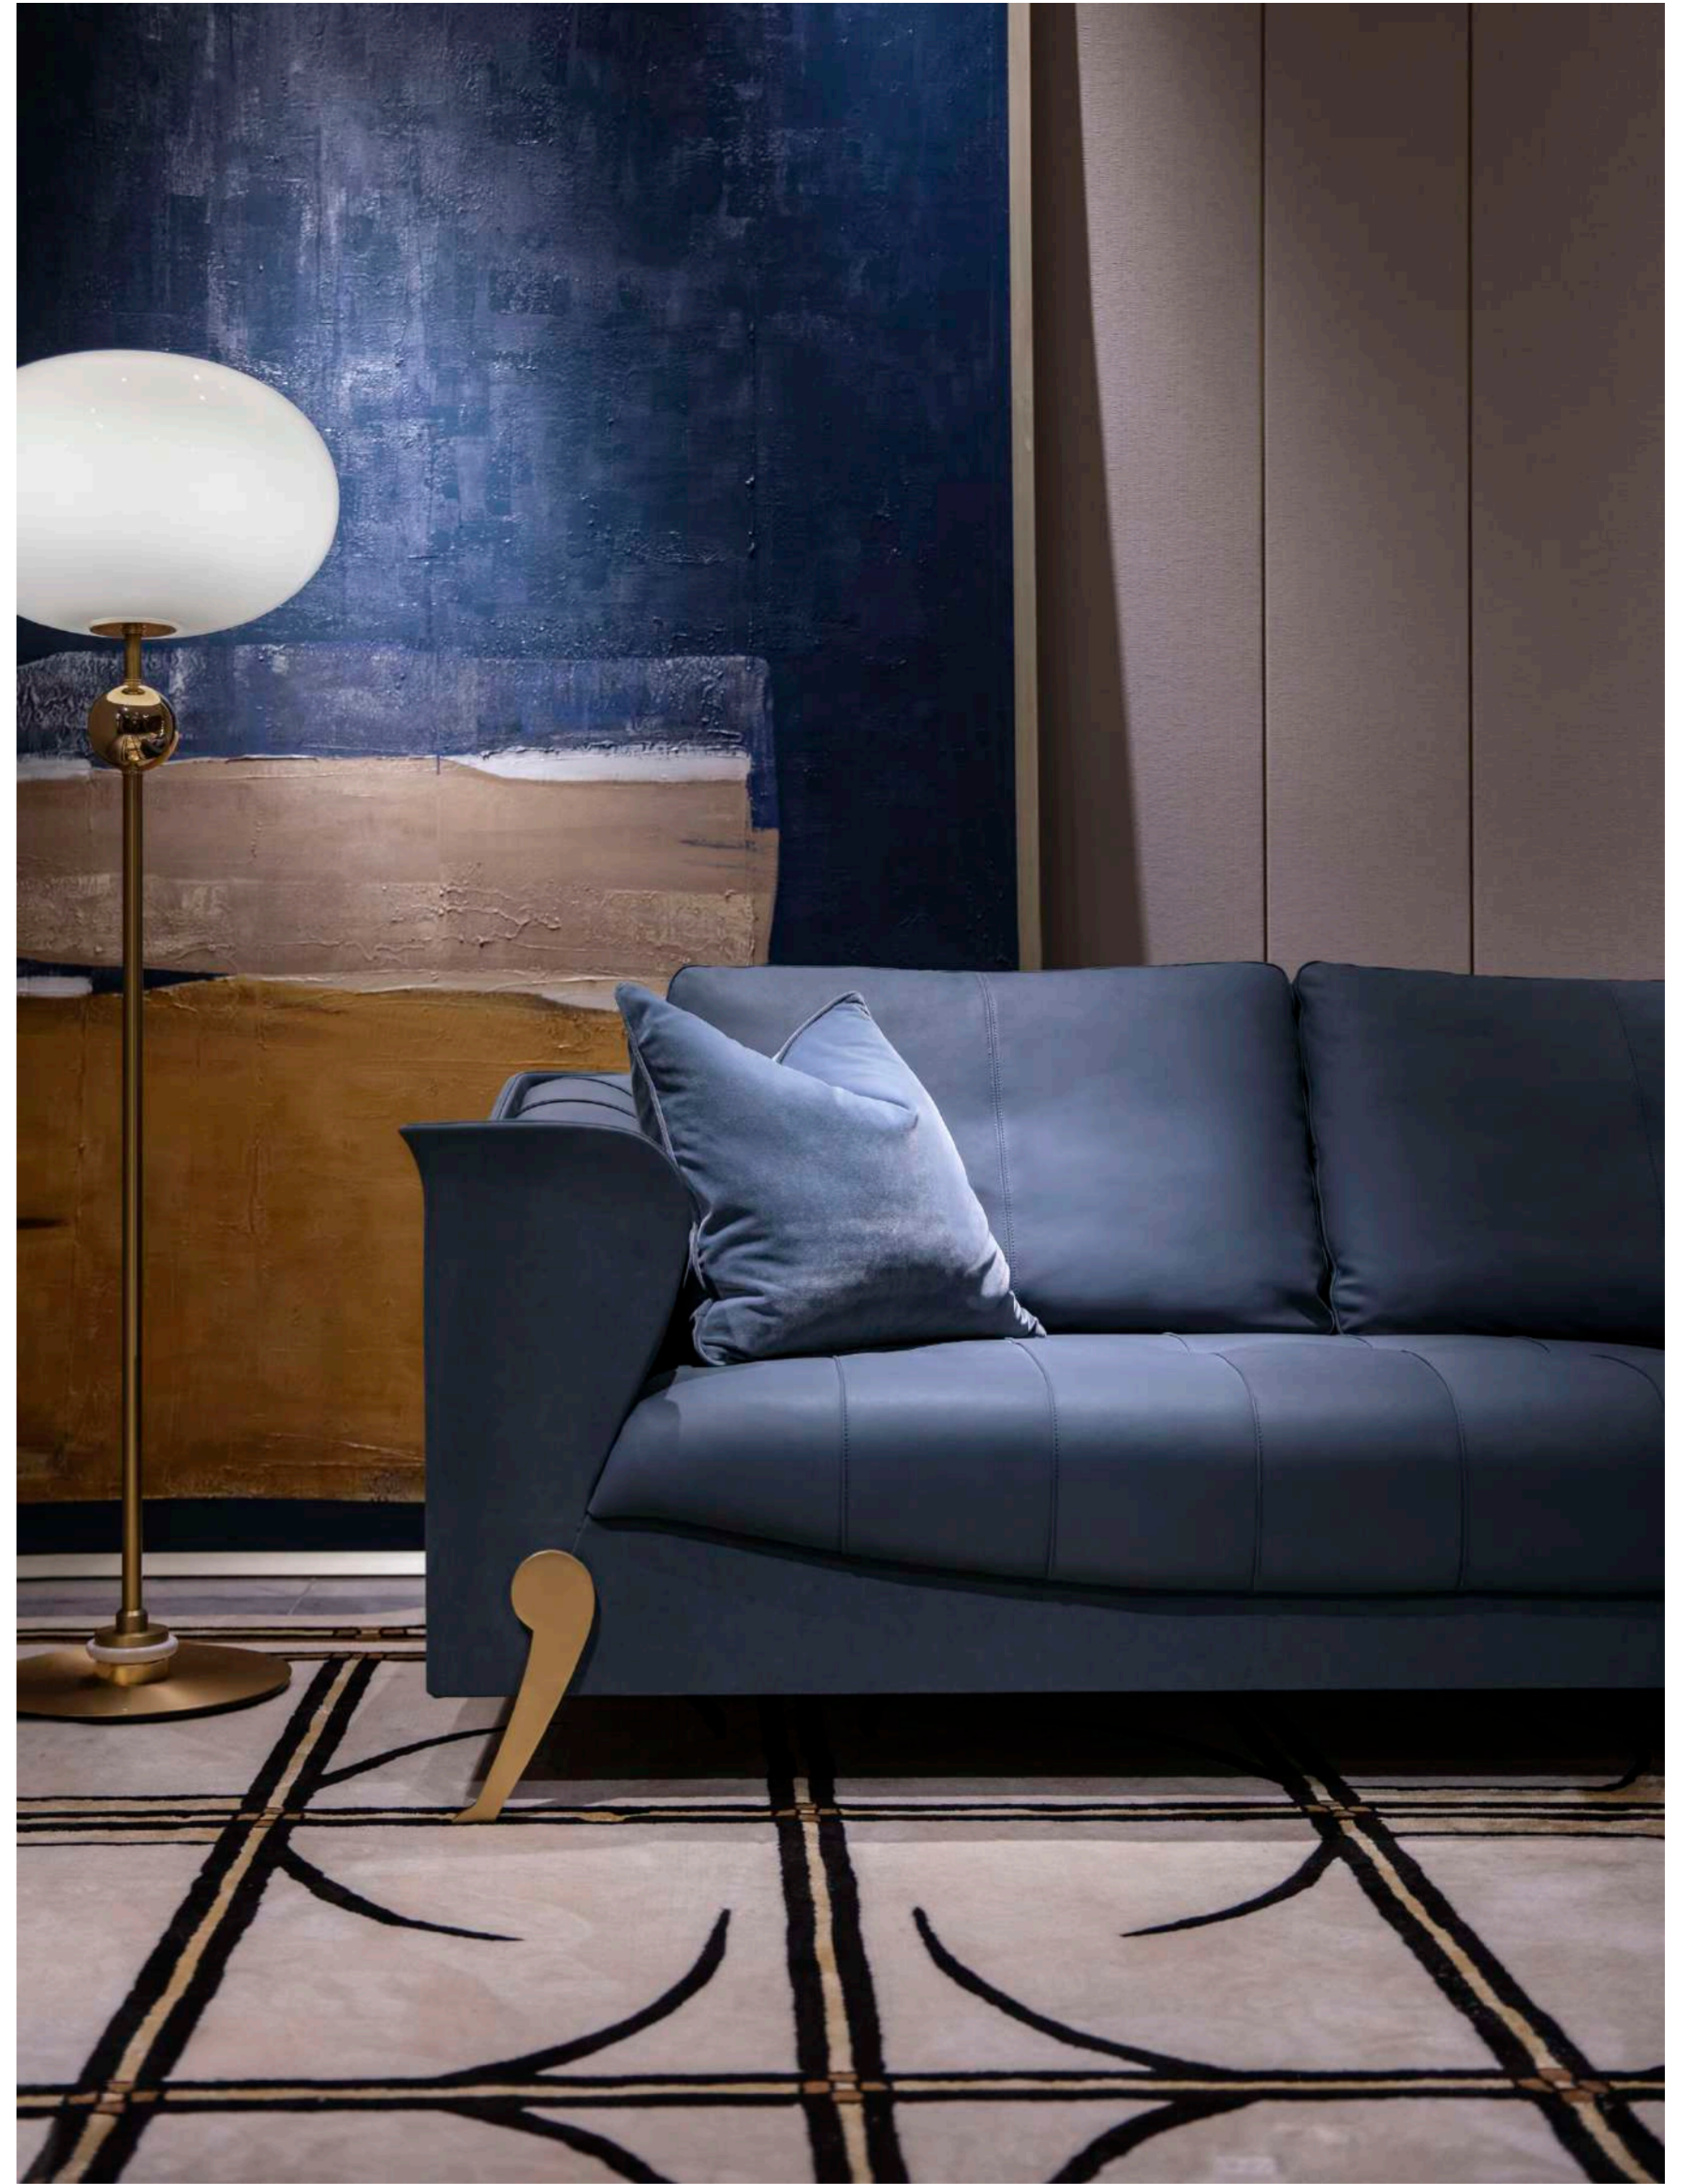

<PRODUCT MODEL>

Bg sofa ; Bg center table

<MATERIAL>

copper ; Genuine ; luxury stone

PRODUCT SIZE

Double seater sofa : 1590*1000*850mm
3 seater : 2180*1000*850mm
4 seater : 2760*1020*850mm
Bg center table : 1760*850*400mm